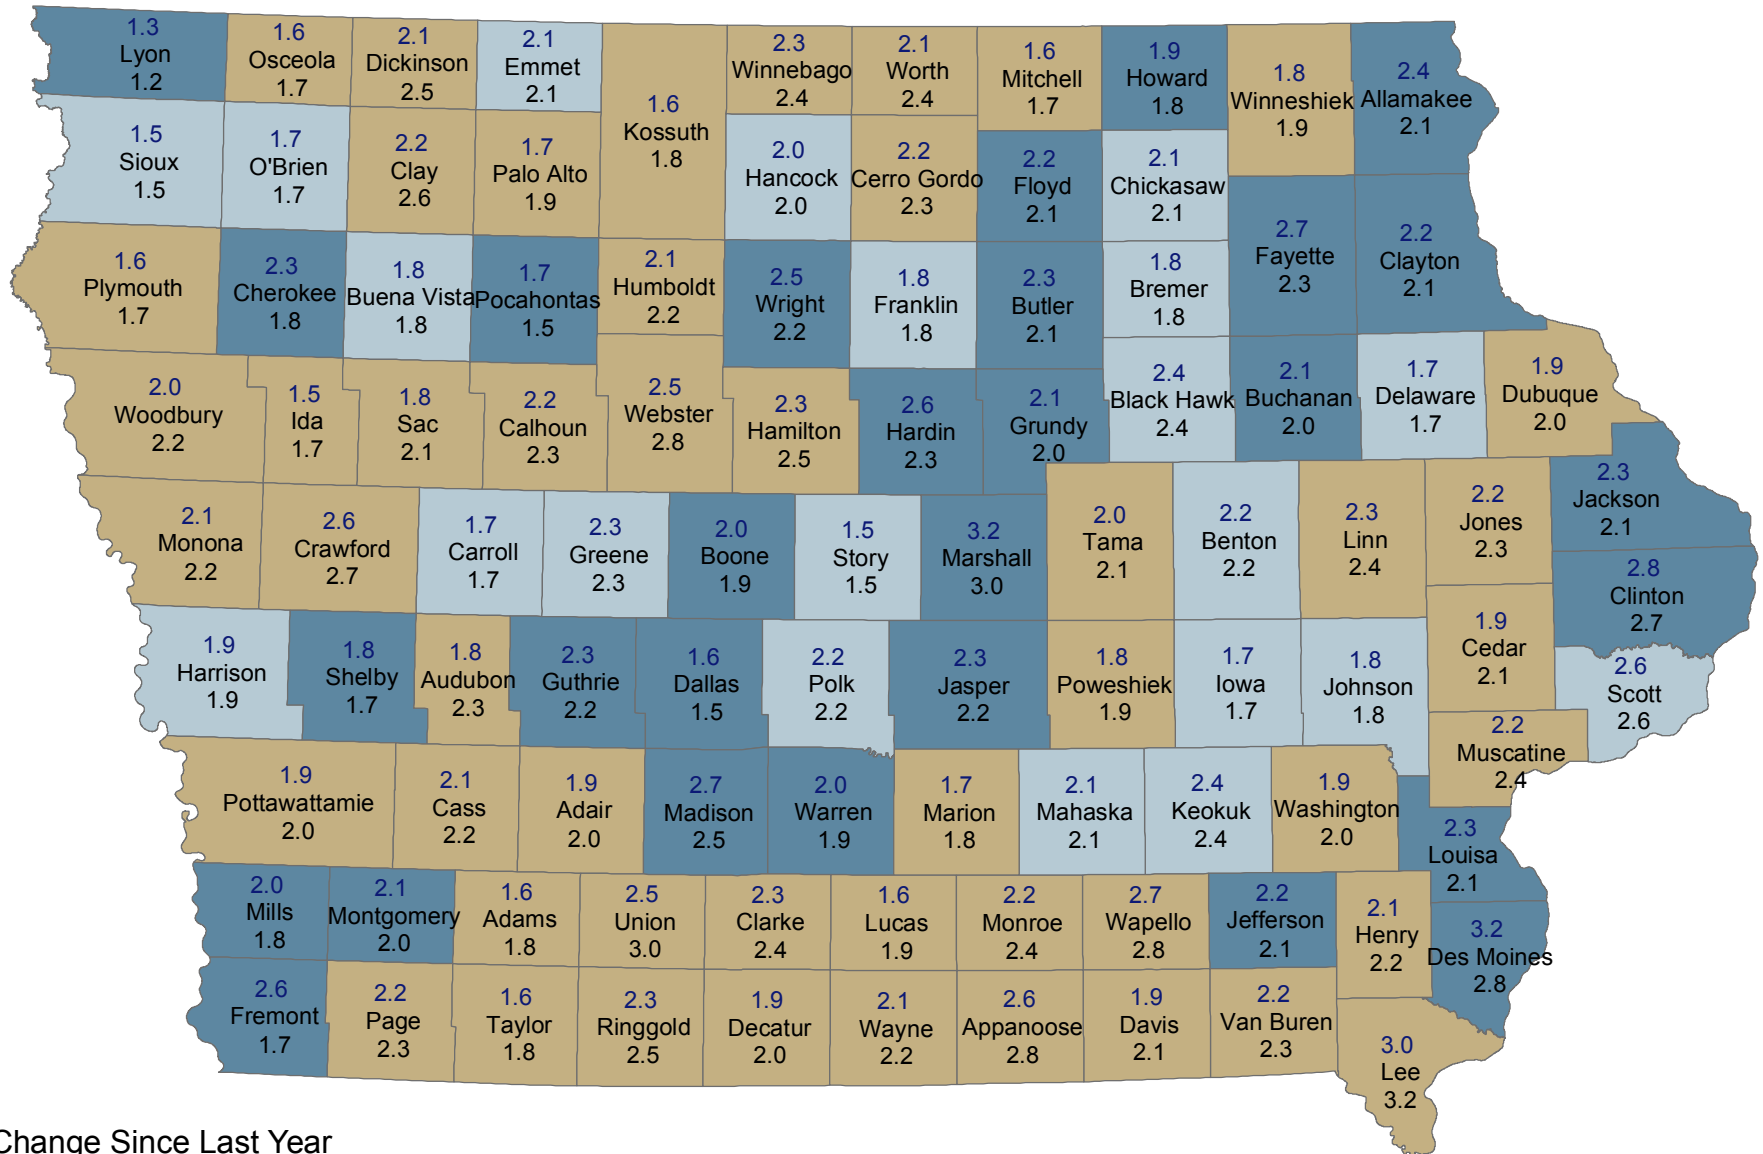

# Unemployment Rates for Iowa Counties in May

May 2019 (Rate Above) and May 2018 (Rate Below)

Change Since Last Year