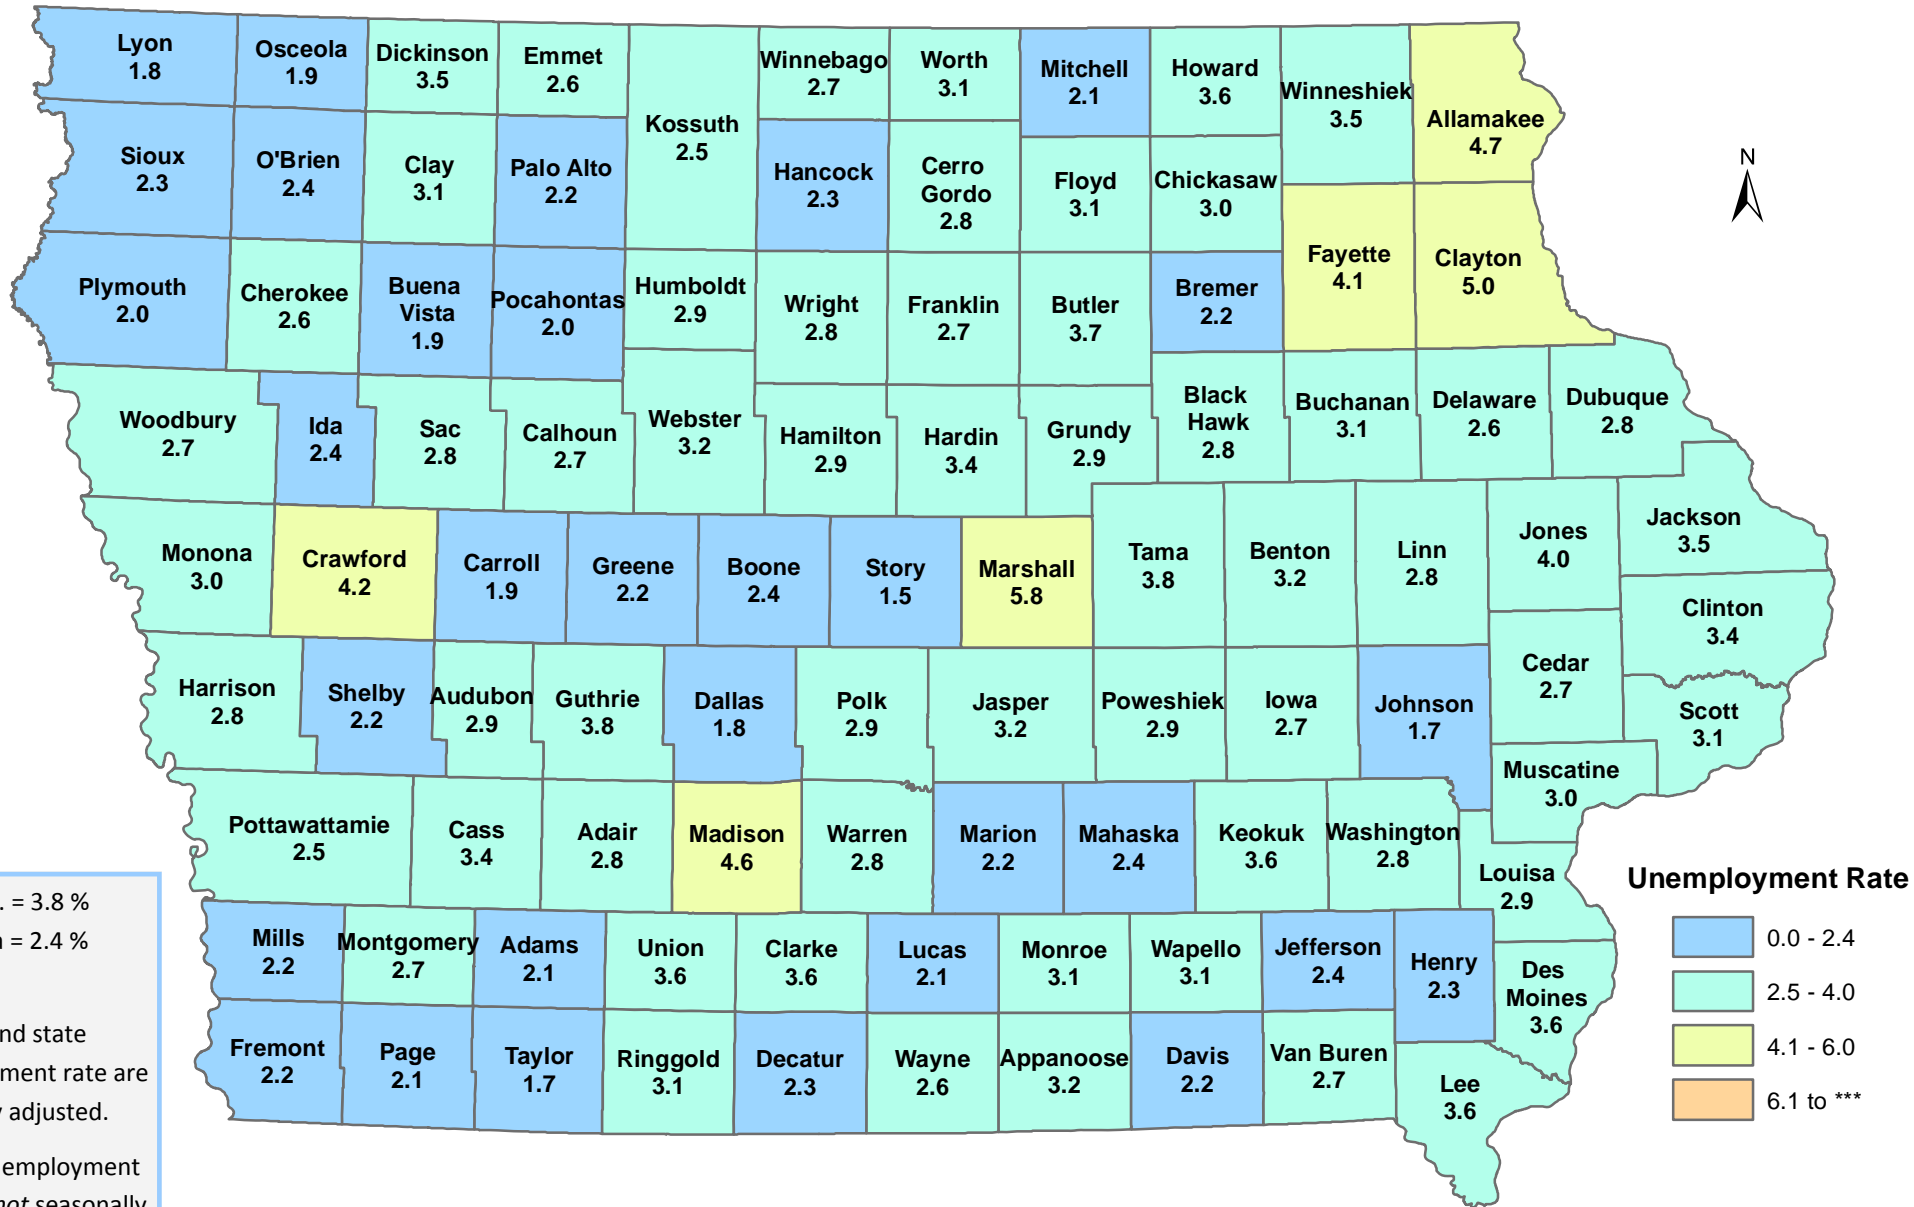

Iowa Unemployment Rates by County

March 2019

U.S. = 3.8 %
 Iowa = 2.4 %

NOTE:
 The U.S. and state unemployment rate are seasonally adjusted.
 County unemployment rates are *not* seasonally adjusted.

Source: Labor Market Information Division, Iowa Workforce Development