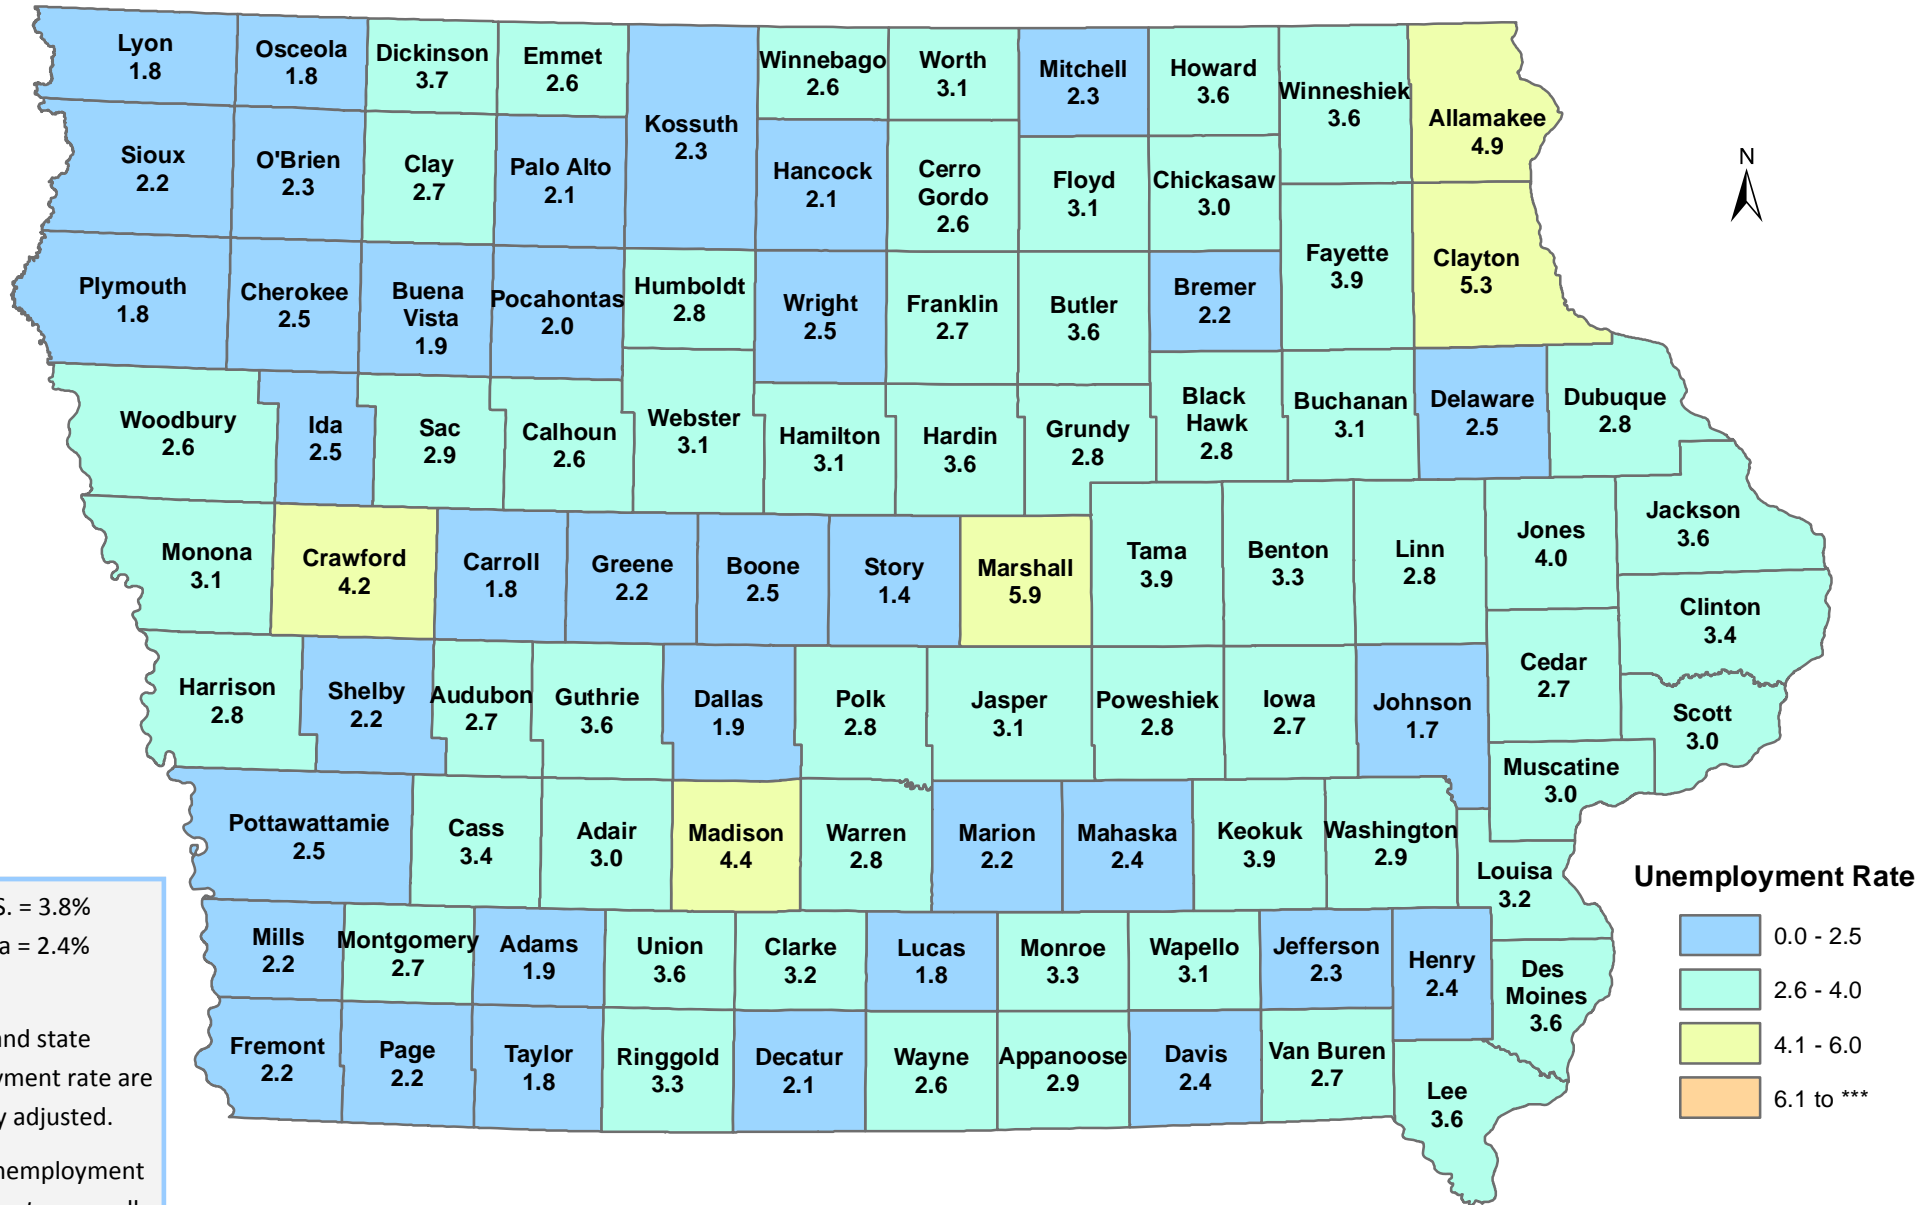

Iowa Unemployment Rates by County

February 2019

Source: Labor Market Information Division, Iowa Workforce Development