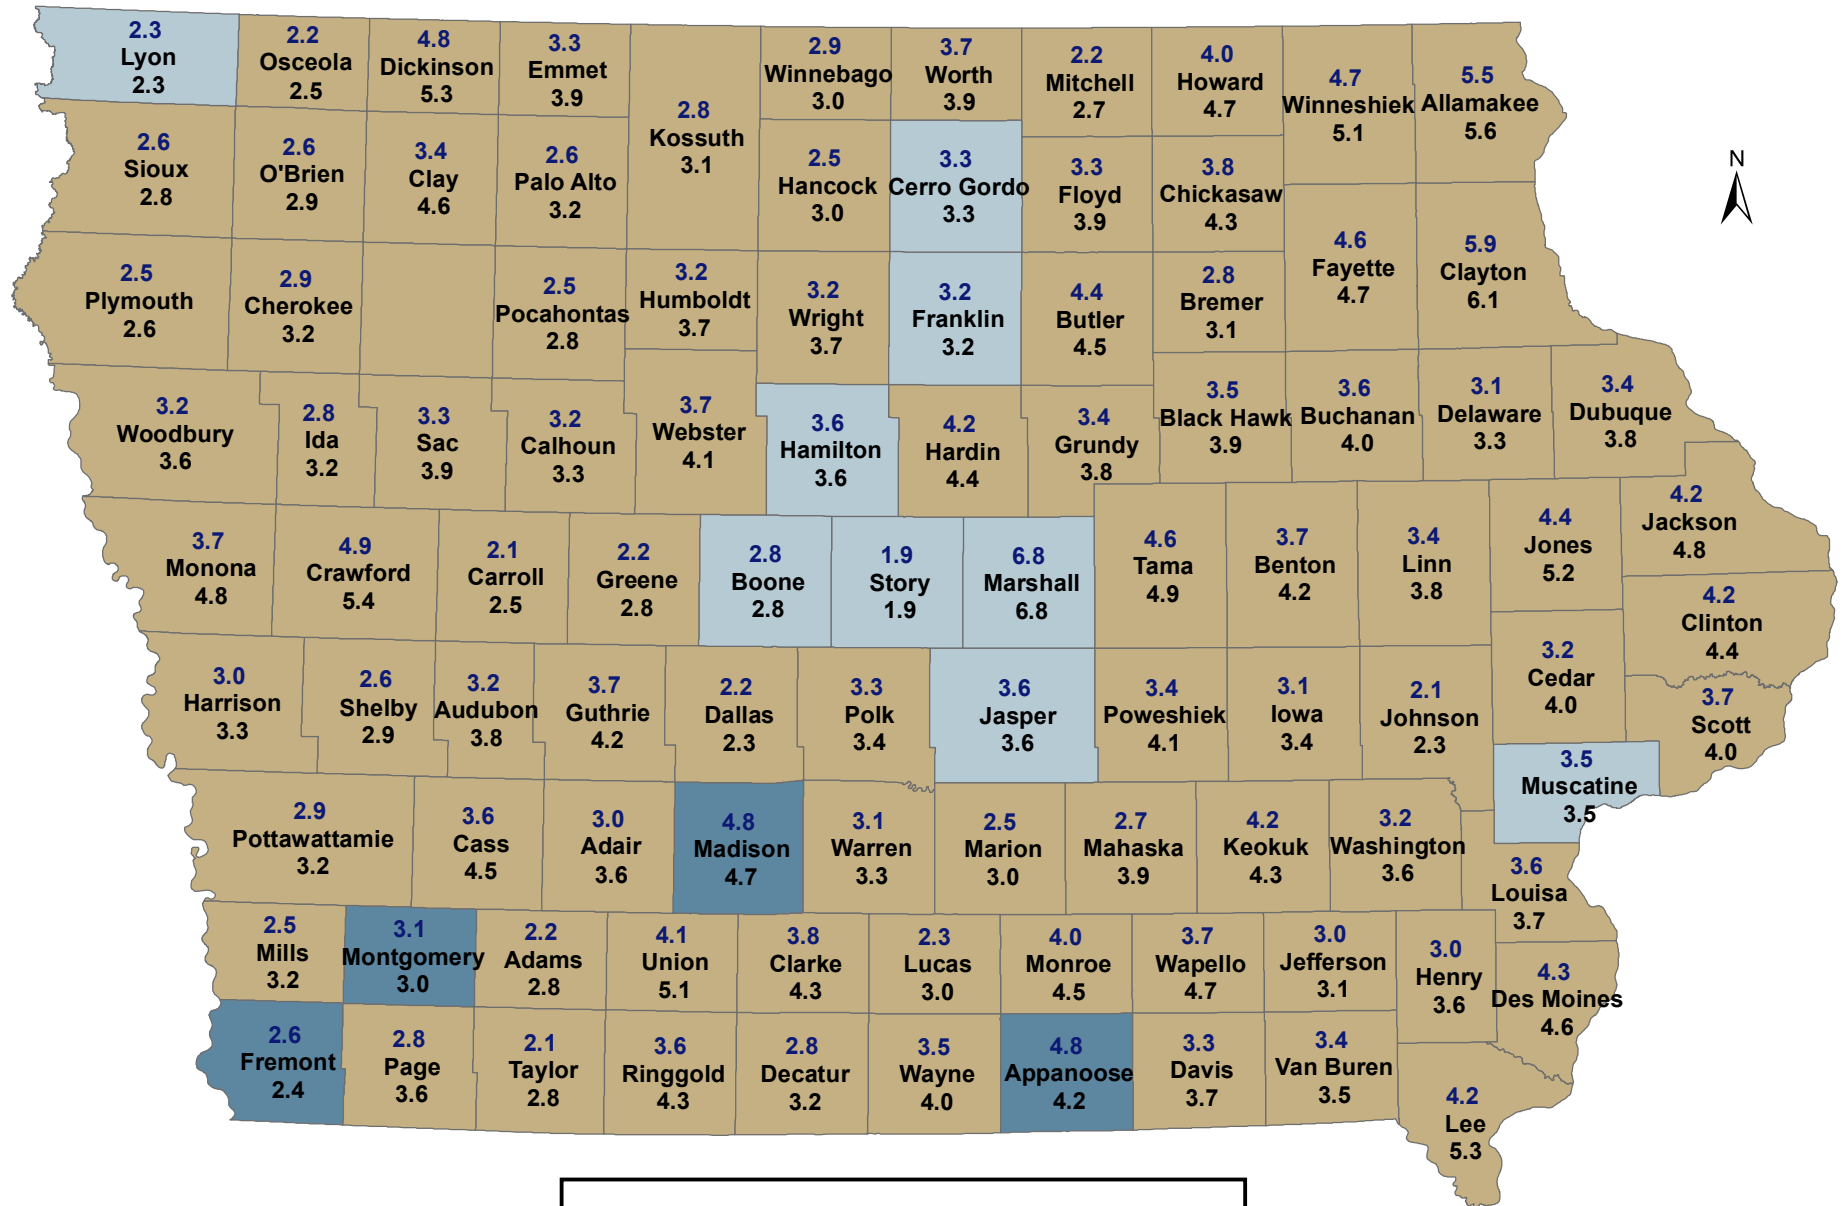

# Unemployment Rates for Iowa Counties in January

January 2019 (Rate Above) and January 2018 (Rate Below)

**Change Since Last Year**

Decrease
  No Change
  Increase