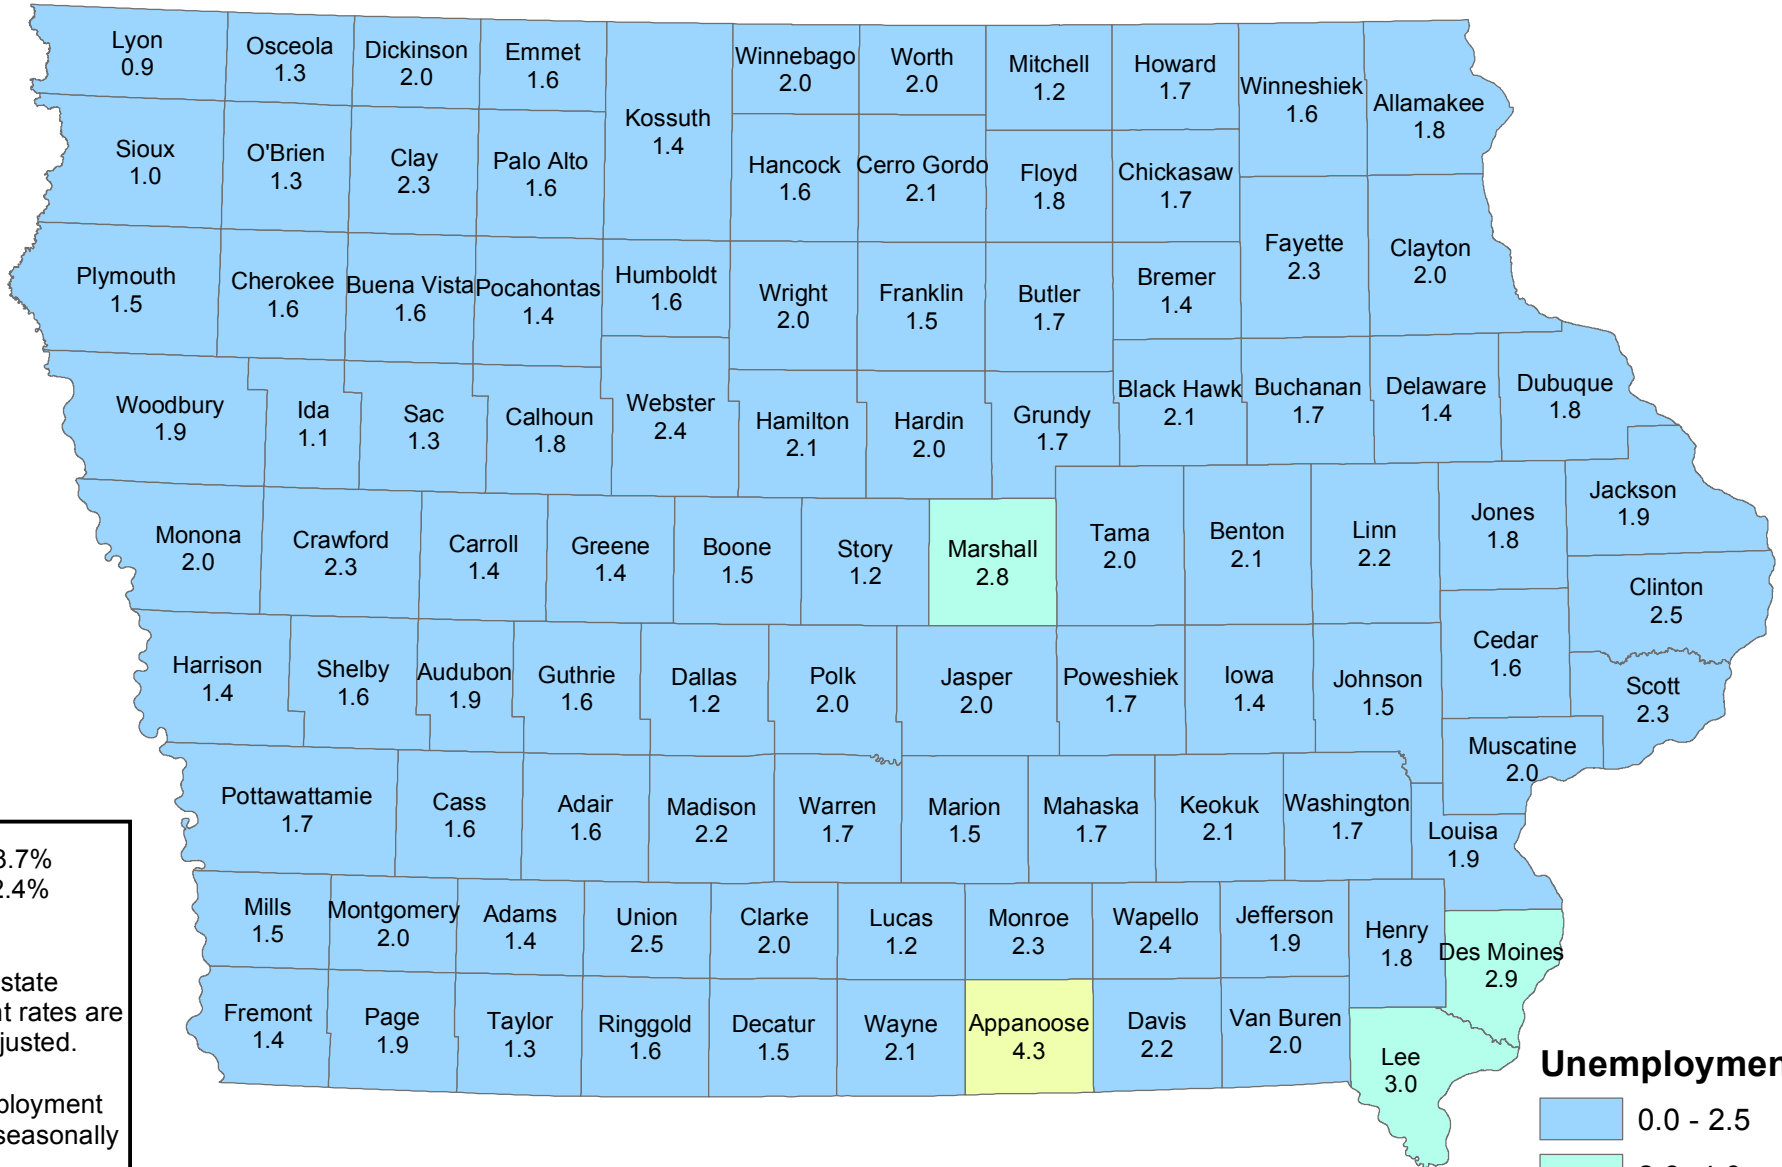

# Iowa Unemployment Rates by County

November 2018

U.S. = 3.7%  
Iowa = 2.4%

Note:  
The U.S. and state unemployment rates are seasonally adjusted.

County unemployment rates are not seasonally adjusted.