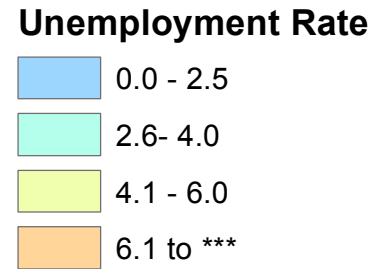

# Iowa Unemployment Rates by County

November 2018

U.S. = 3.7%  
Iowa = 2.4%

Note:  
The U.S. and state unemployment rates are seasonally adjusted.

County unemployment rates are not seasonally adjusted.