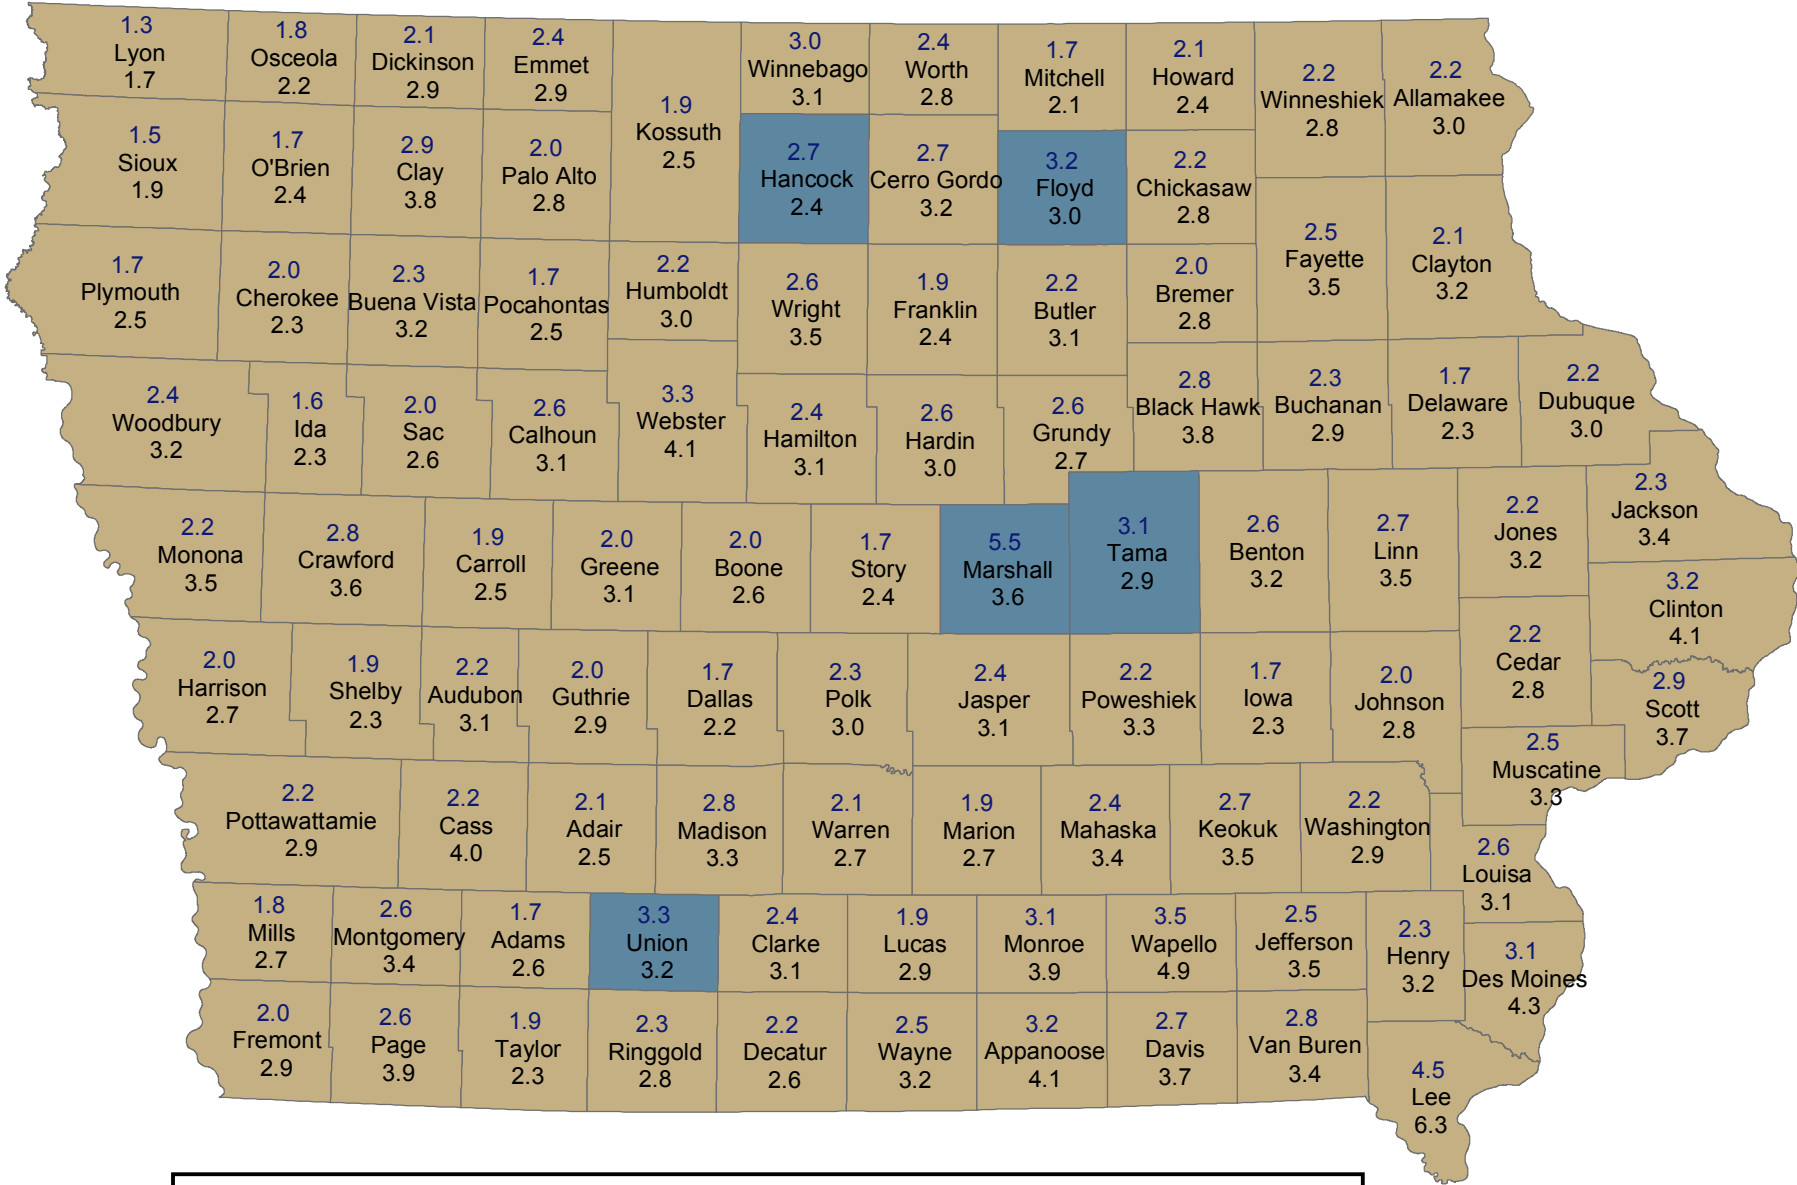

Unemployment Rates for Iowa Counties in August

August 2018 (Rate Above) and August 2017 (Rate Below)

Change Since Last Year Decrease No Change Increase