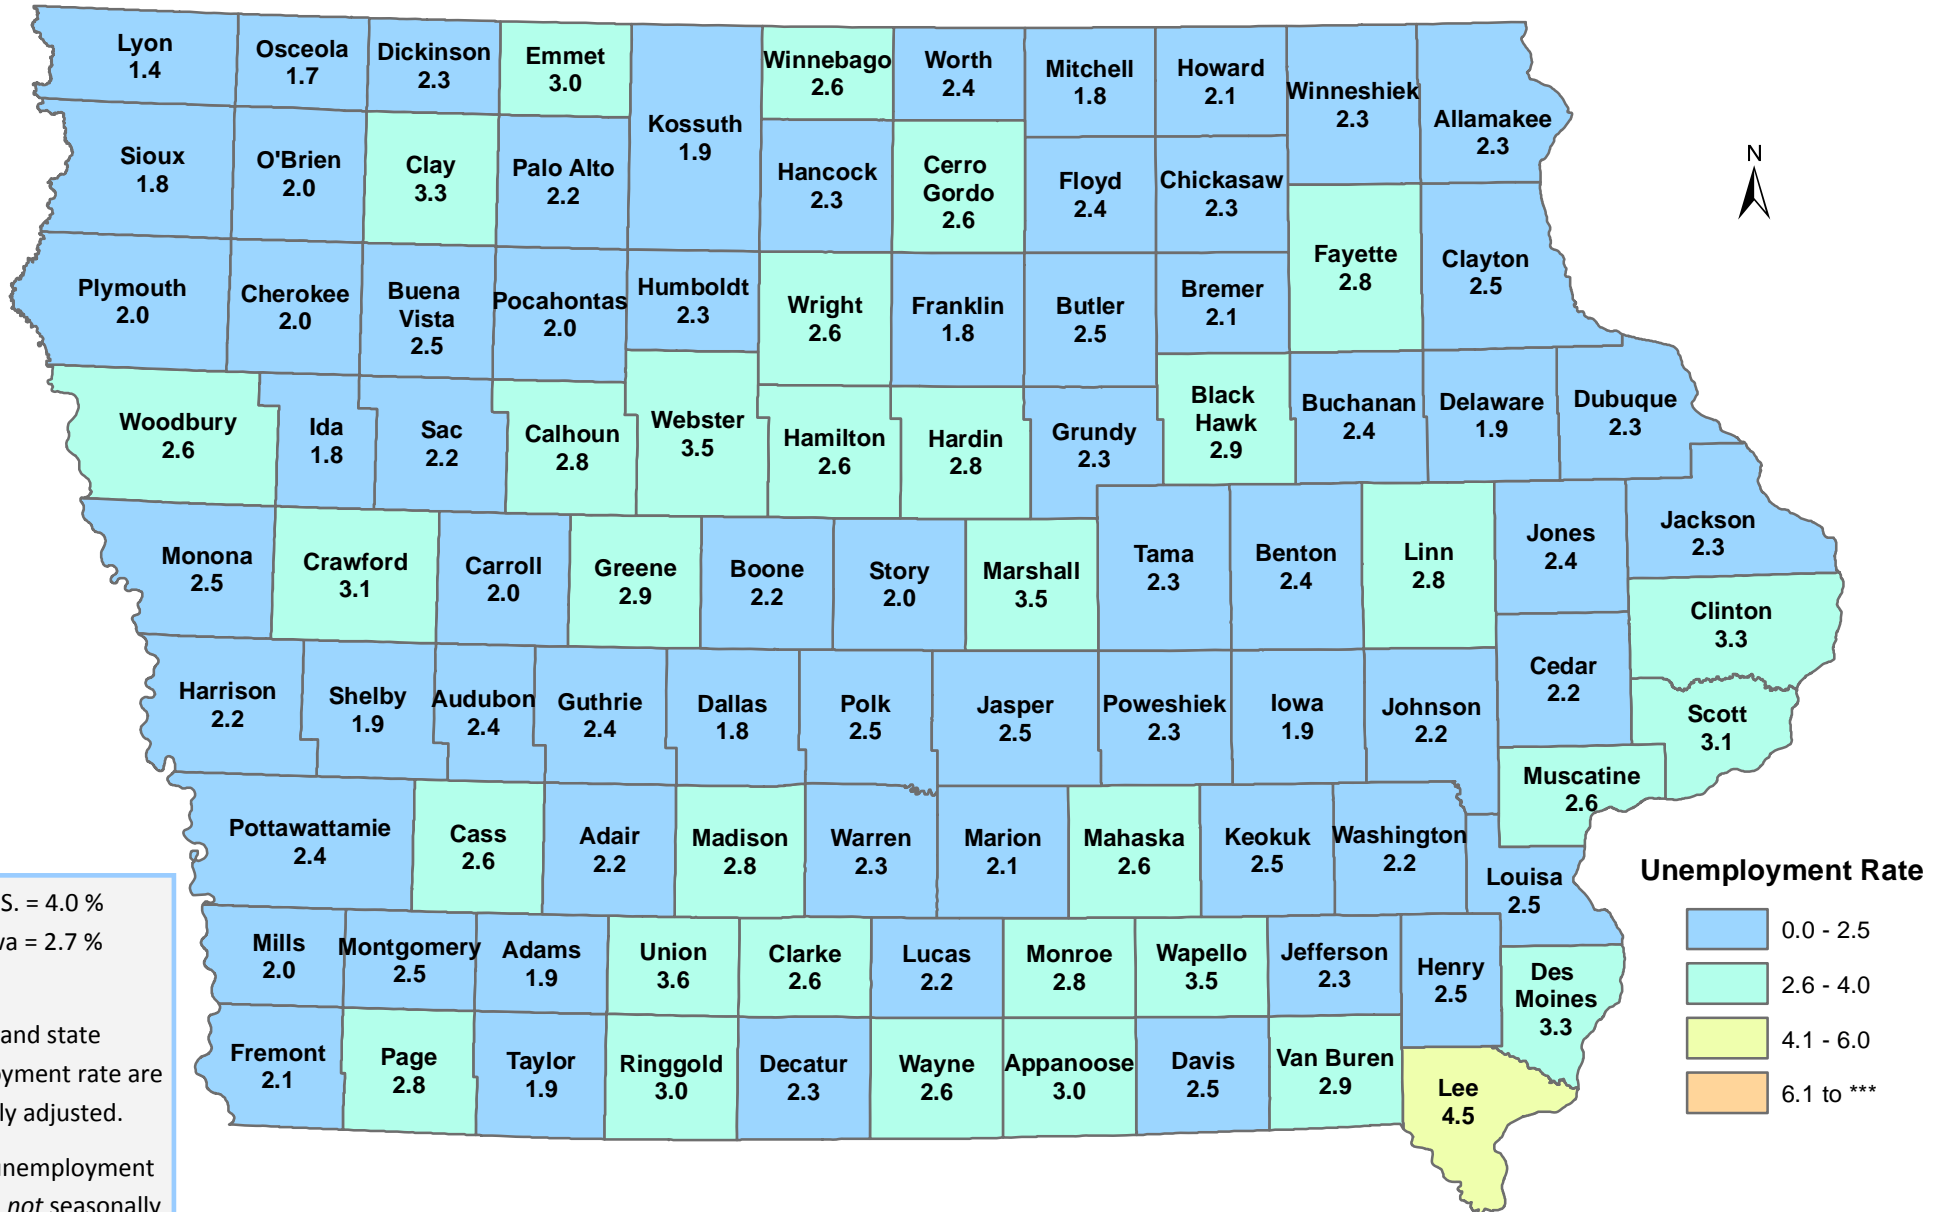

Iowa Unemployment Rates by County

June 2018

U.S. = 4.0 %
Iowa = 2.7 %

NOTE:
The U.S. and state unemployment rate are seasonally adjusted.
County unemployment rates are *not* seasonally adjusted.

Source: Labor Market Information Division, Iowa Workforce Development