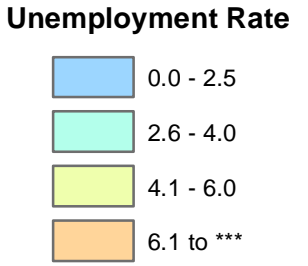

Iowa Unemployment Rates by County

June 2018

U.S. = 4.0 %
Iowa = 2.7 %

NOTE:
The U.S. and state unemployment rate are seasonally adjusted.
County unemployment rates are *not* seasonally adjusted.

Source: Labor Market Information Division, Iowa Workforce Development