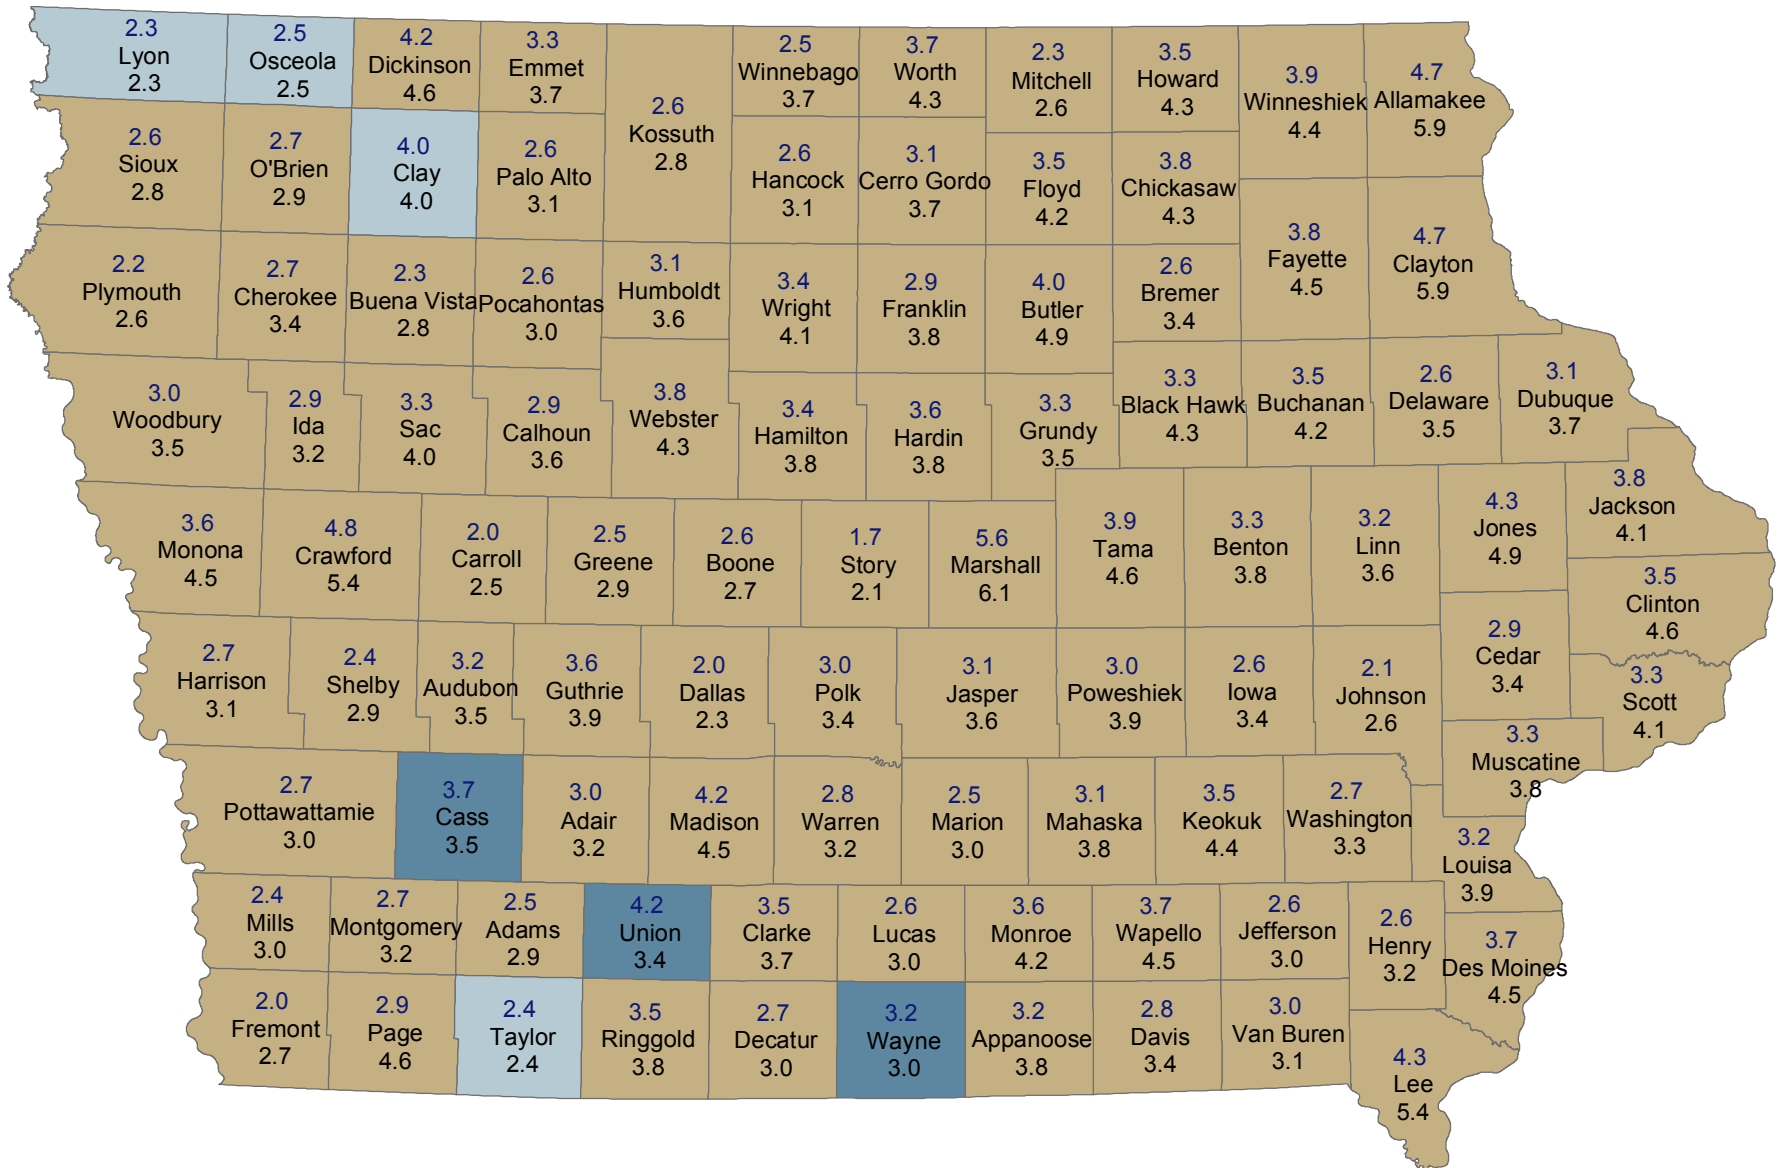

Unemployment Rates for Iowa Counties in March

March 2018 (Rate Above) and March 2017 (Rate Below)

Change Since Last Year Decrease No Change Increase