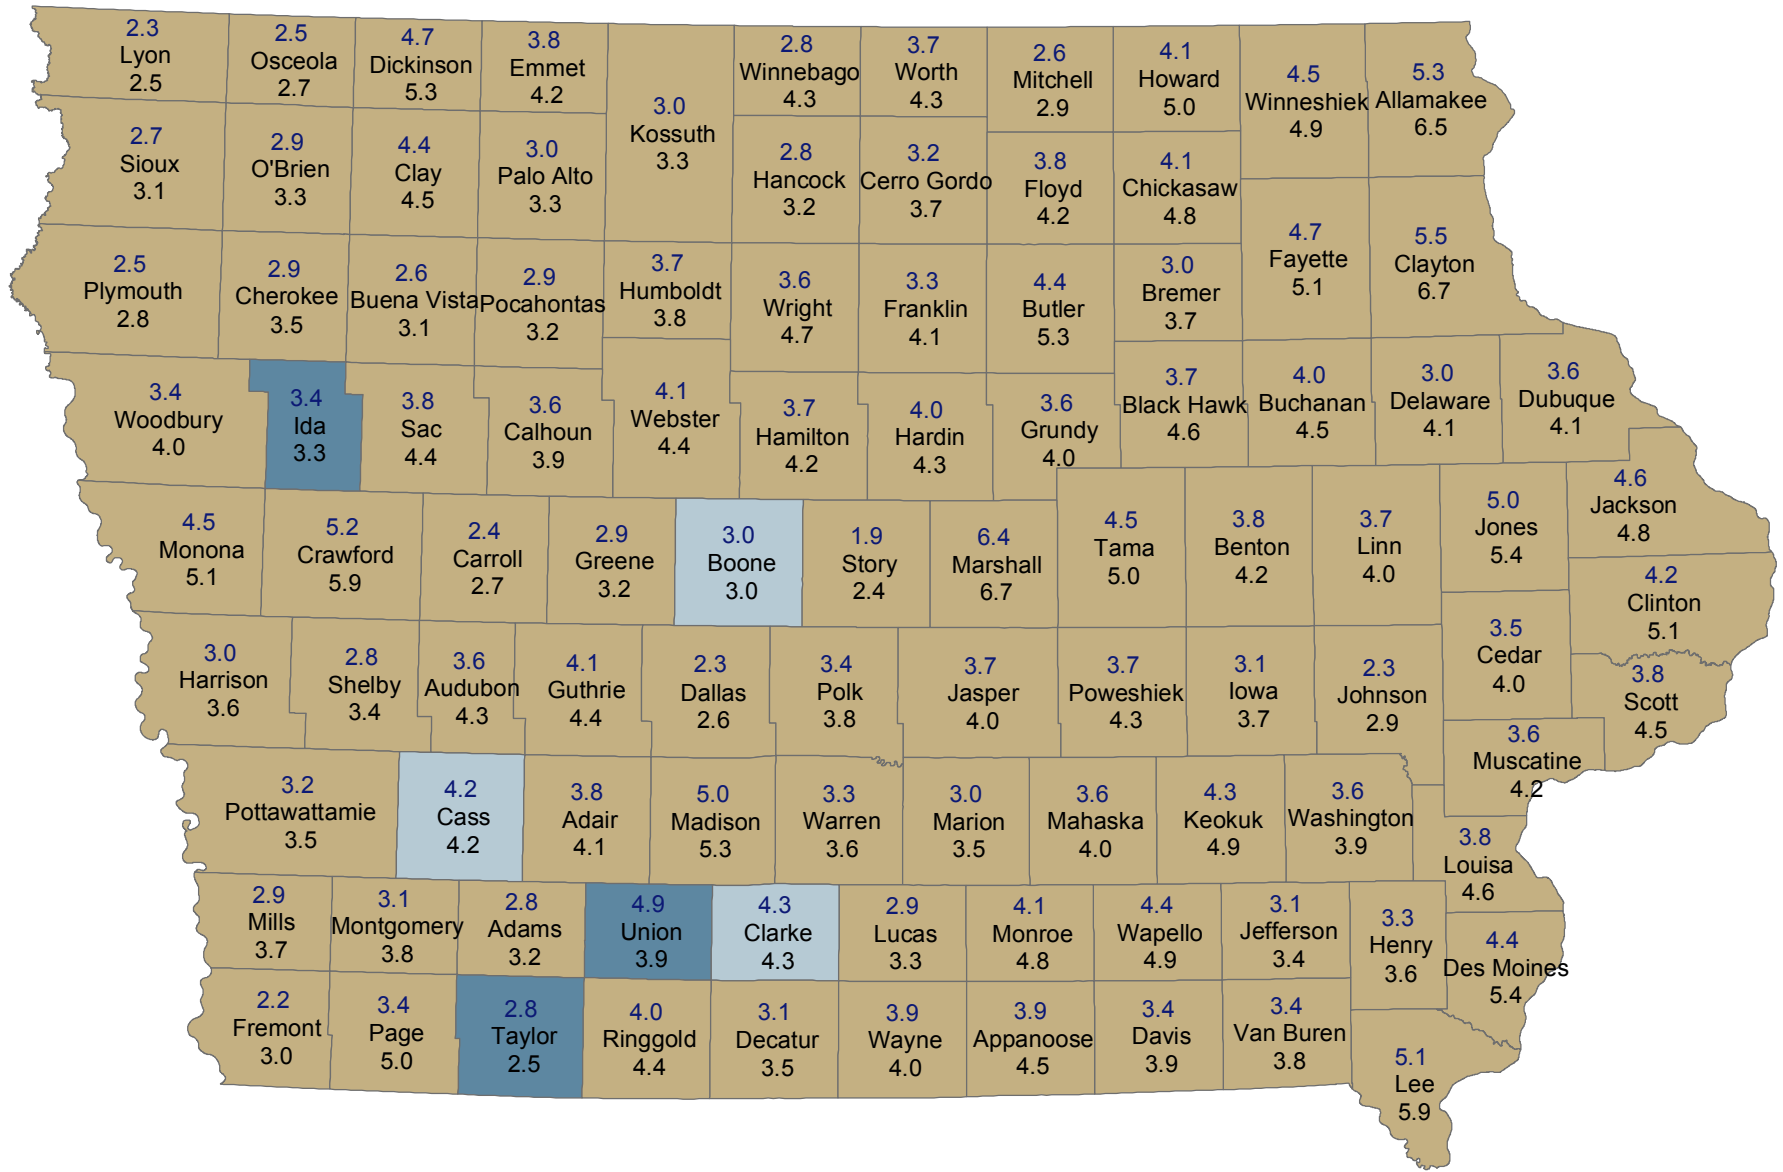

# Unemployment Rates for Iowa Counties in February

February 2018 (Rate Above) and February 2017 (Rate Below)

**Change Since Last Year**  Decrease  No Change  Increase