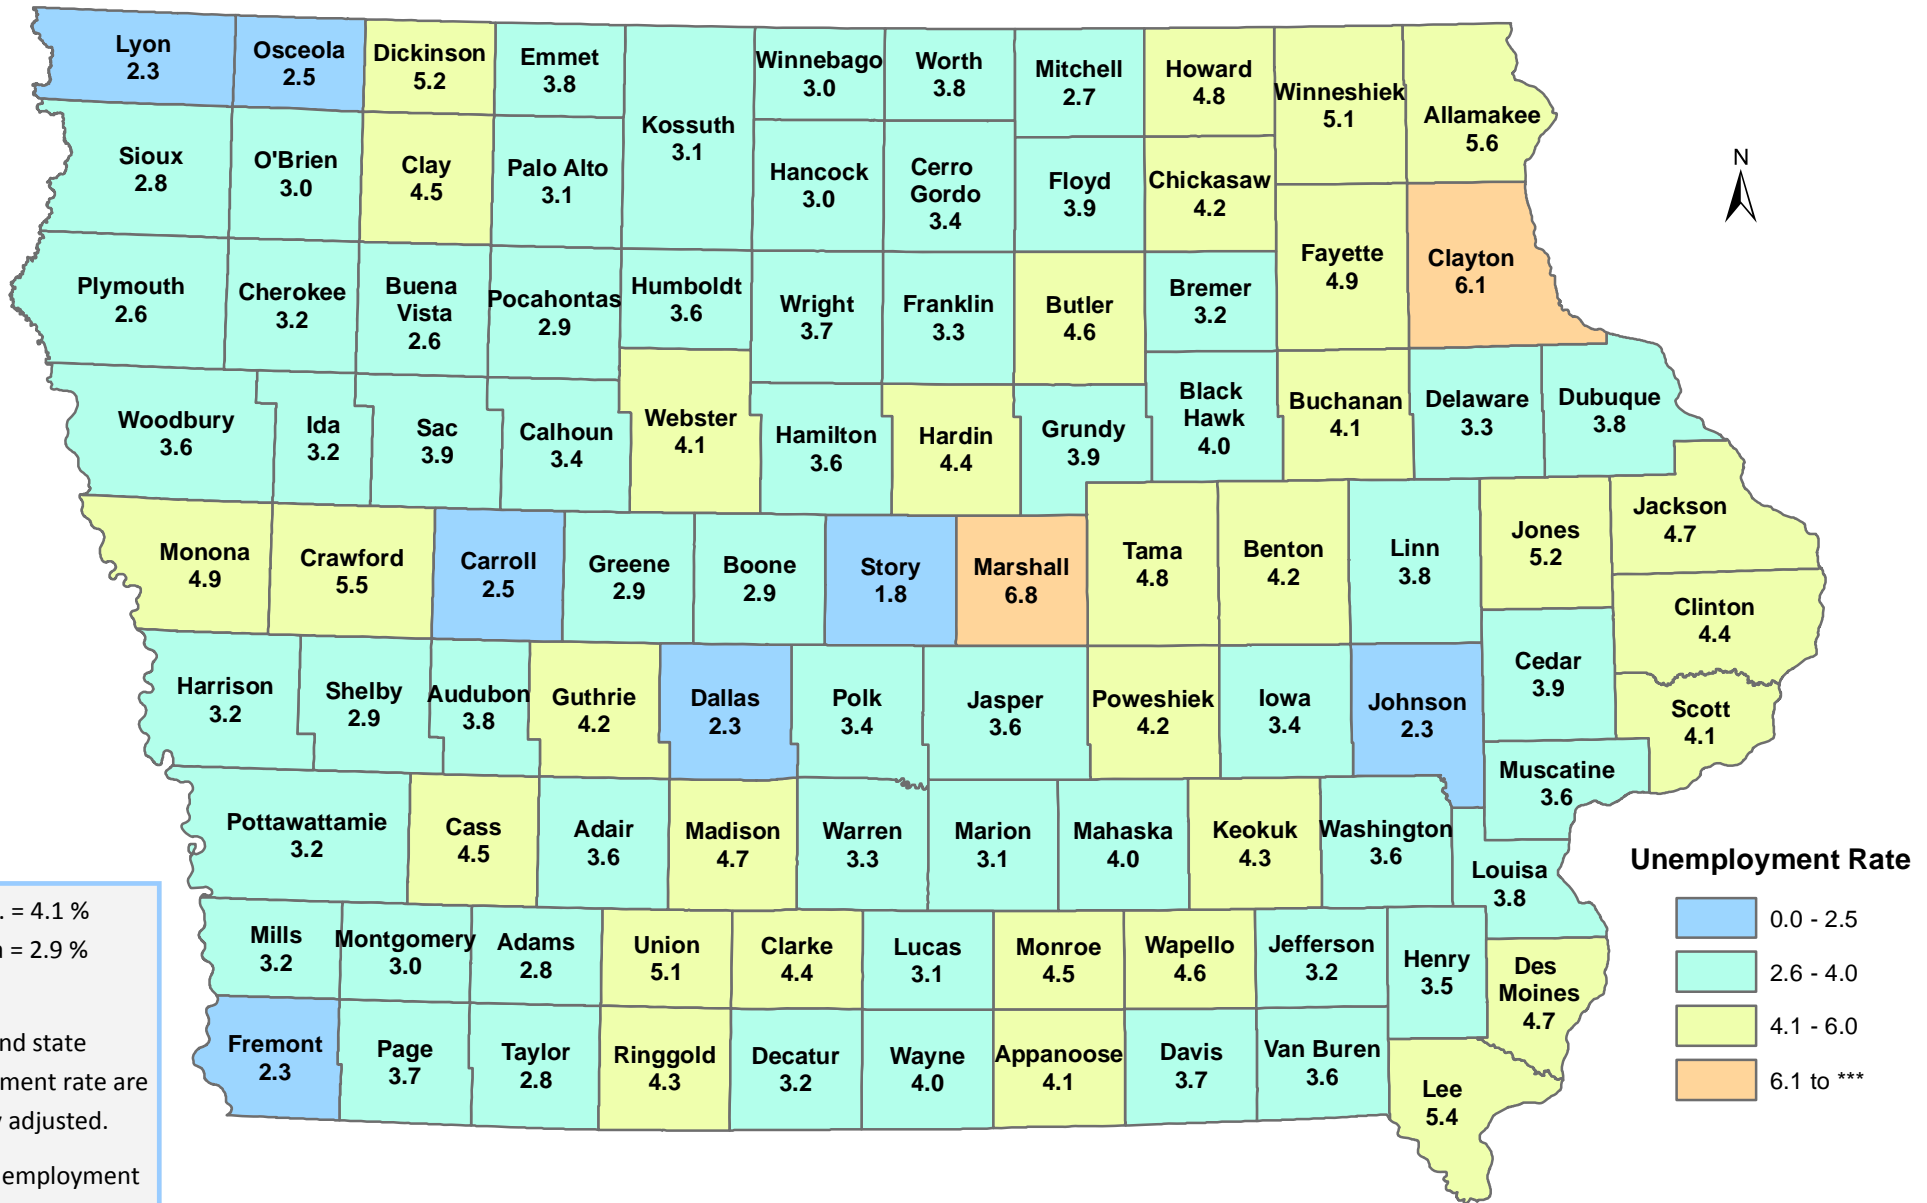

Iowa Unemployment Rates by County

January 2018

U.S. = 4.1 %
Iowa = 2.9 %

NOTE:
The U.S. and state unemployment rate are seasonally adjusted.
County unemployment rates are *not* seasonally adjusted.

Source: Labor Market Information Division, Iowa Workforce Development