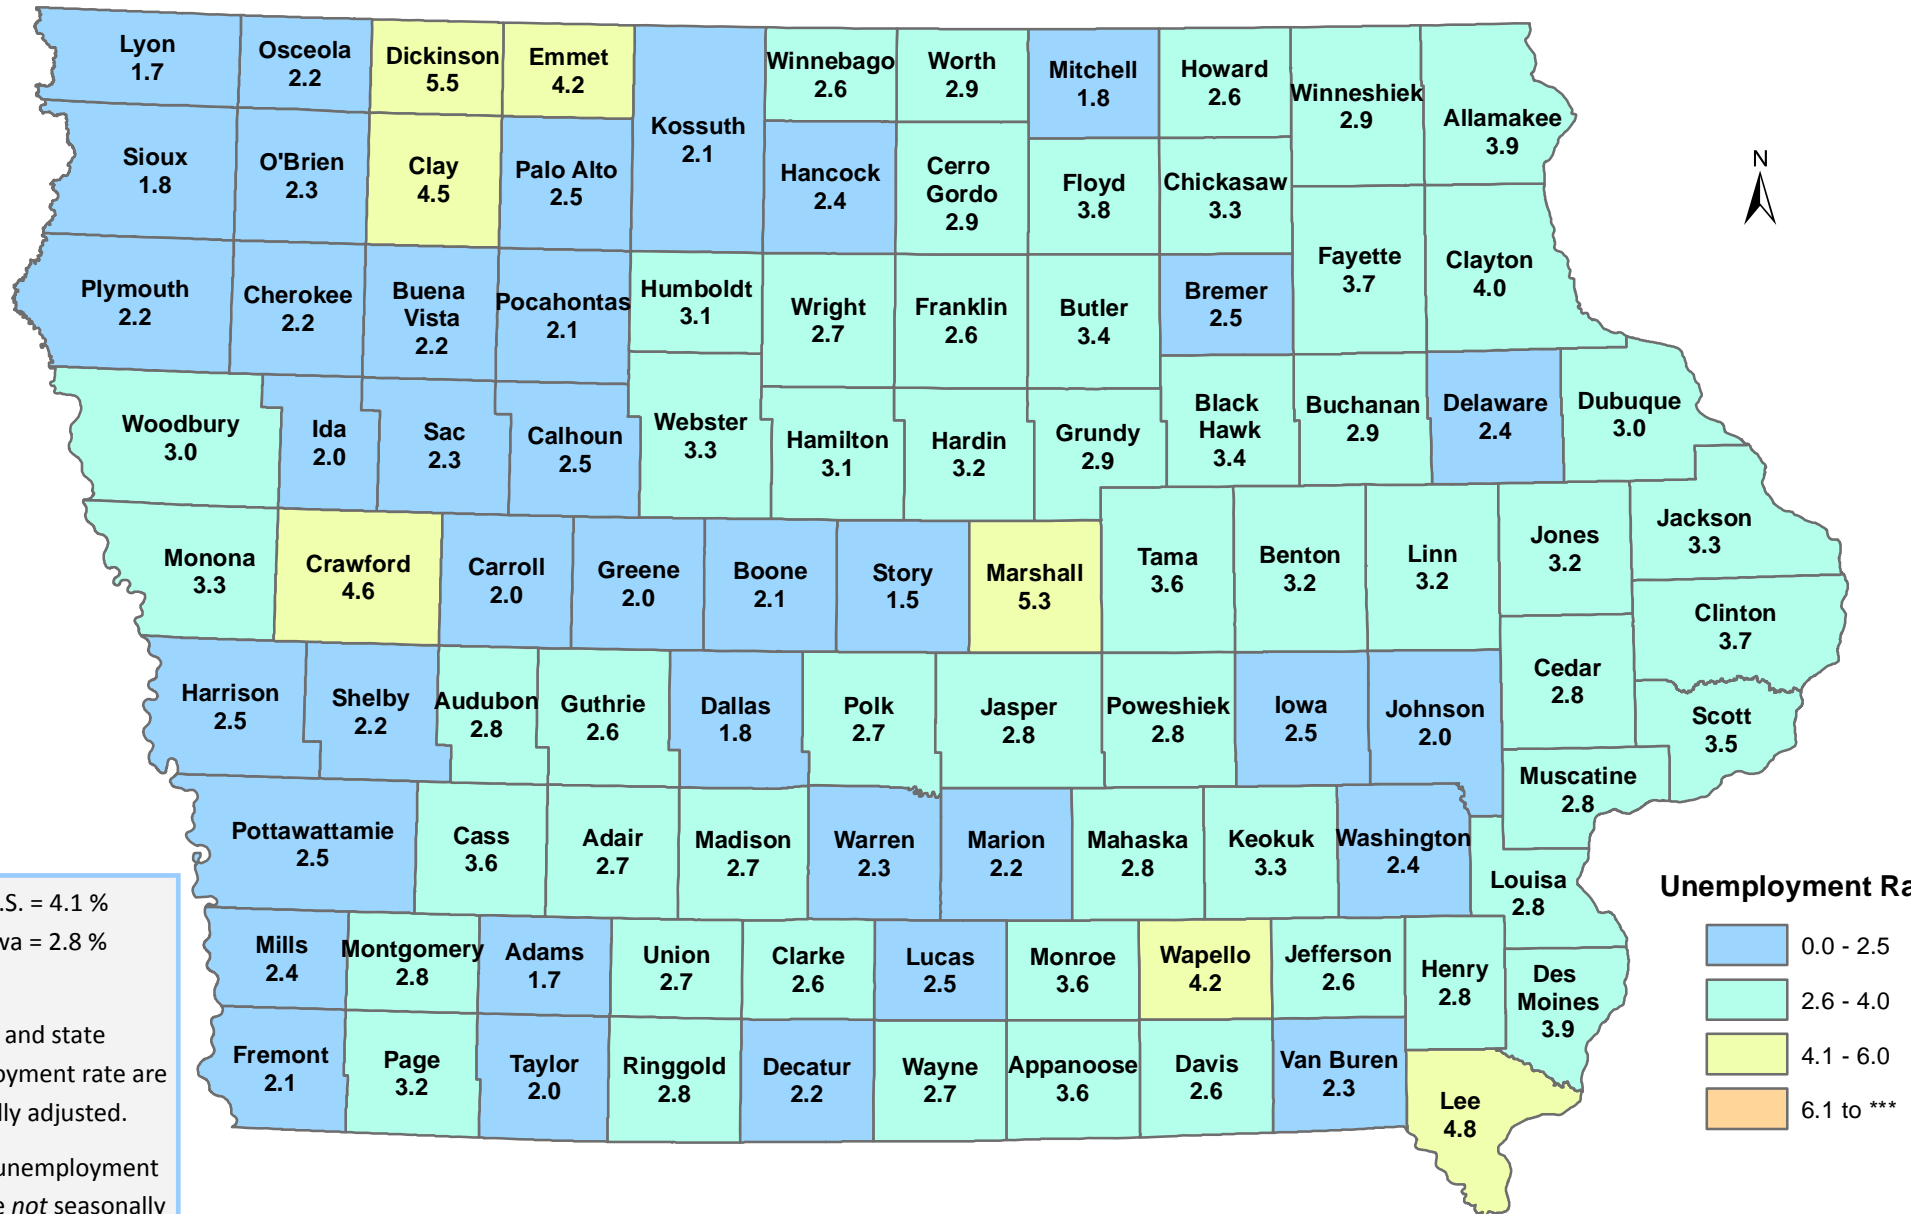

Iowa Unemployment Rates by County

December 2017

U.S. = 4.1 %
Iowa = 2.8 %

NOTE:
The U.S. and state unemployment rate are seasonally adjusted.
County unemployment rates are *not* seasonally adjusted.

Source: Labor Market Information Division, Iowa Workforce Development