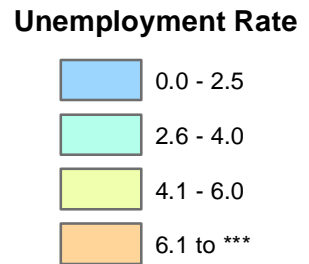

Iowa Unemployment Rates by County

December 2017

U.S. = 4.1 %
Iowa = 2.8 %

NOTE:
The U.S. and state unemployment rate are seasonally adjusted.
County unemployment rates are *not* seasonally adjusted.

Source: Labor Market Information Division, Iowa Workforce Development