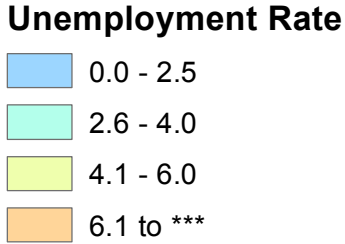

Iowa Unemployment Rates by County

October 2017

U.S. = 4.1%
Iowa = 3.0%

NOTE:
The U.S. and state unemployment rate are seasonally adjusted.
County unemployment rates are not seasonally adjusted.

Source: Labor Market Information Division, Iowa Workforce Development