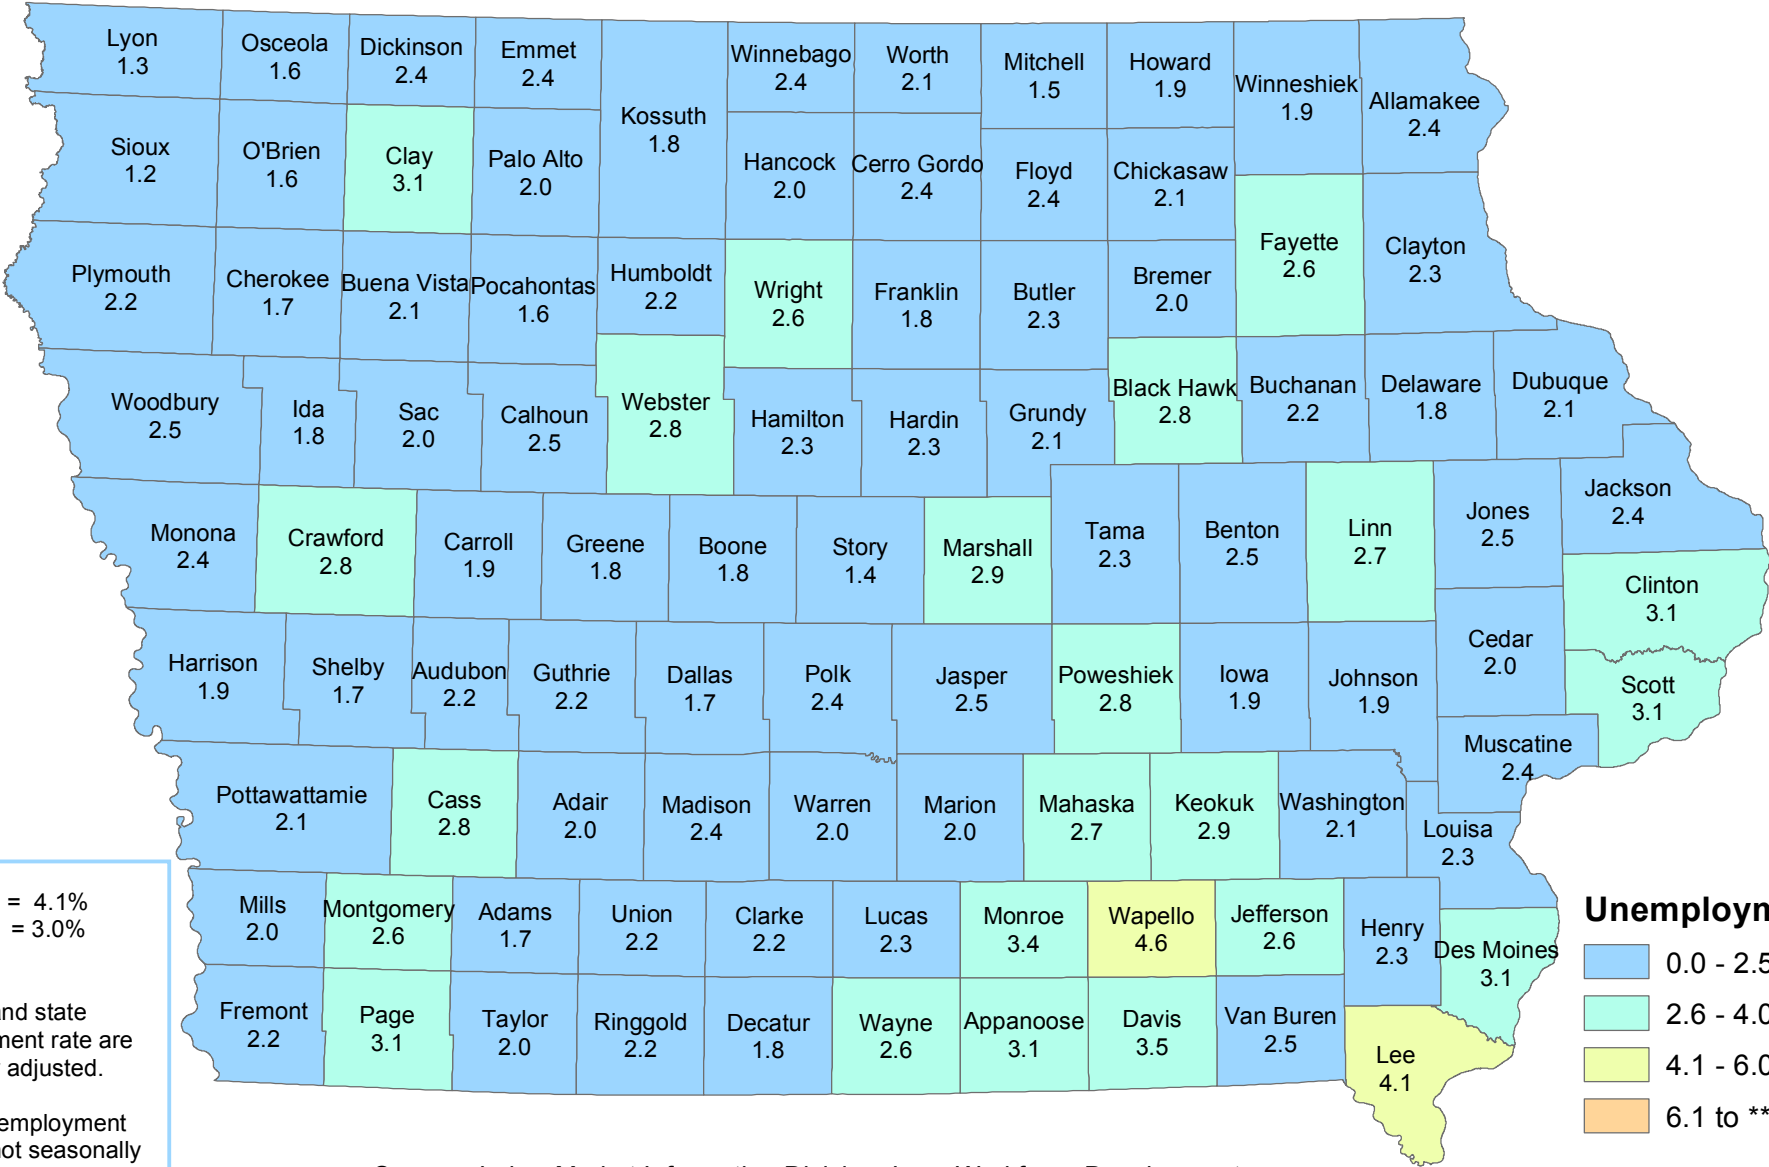

Iowa Unemployment Rates by County

October 2017

U.S. = 4.1%
Iowa = 3.0%

NOTE:
The U.S. and state unemployment rate are seasonally adjusted.
County unemployment rates are not seasonally adjusted.

Source: Labor Market Information Division, Iowa Workforce Development