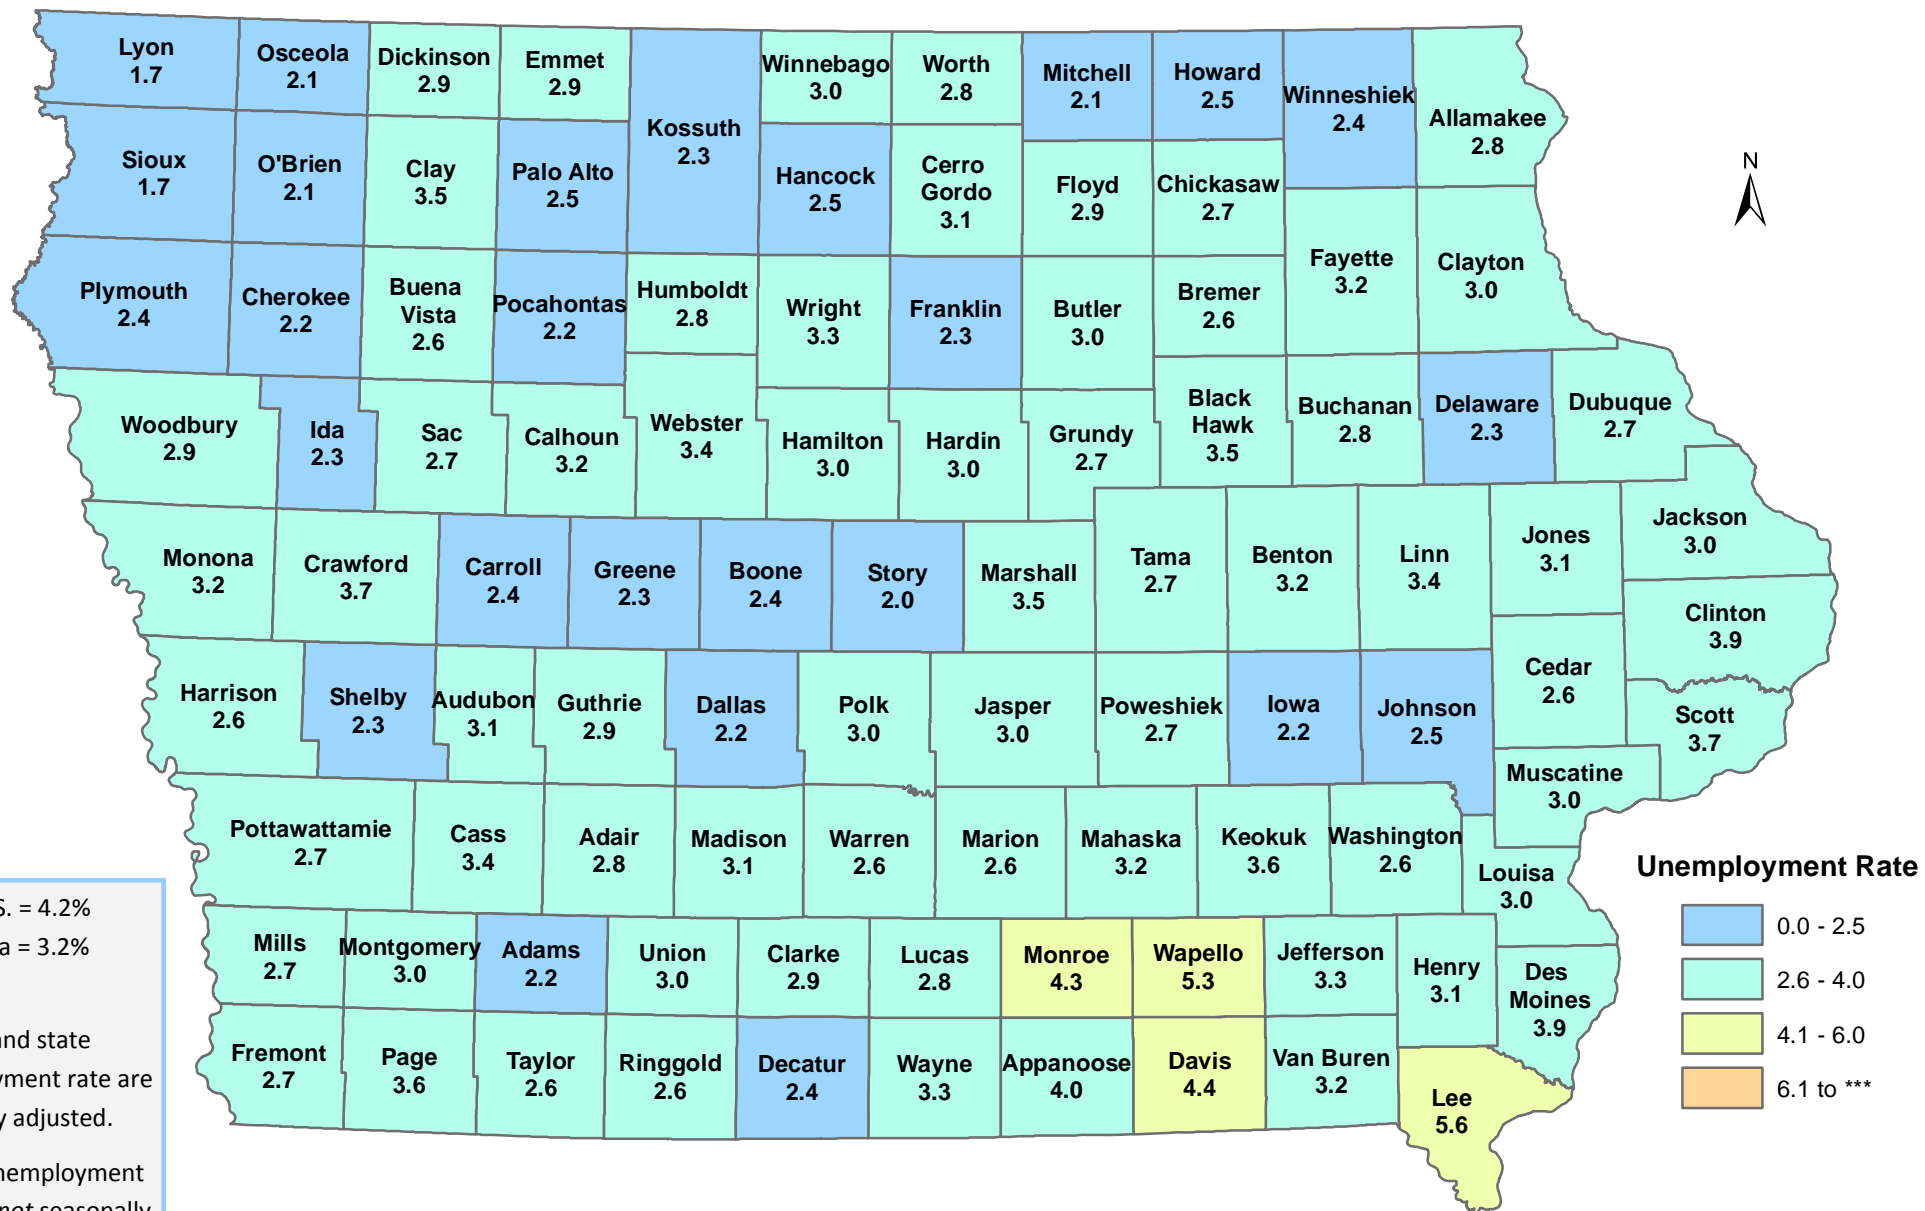

Iowa Unemployment Rates by County

September 2017

U.S. = 4.2%

Iowa = 3.2%

NOTE:

The U.S. and state unemployment rate are seasonally adjusted.

County unemployment rates are *not* seasonally adjusted.

Unemployment Rate

Source: Labor Market Information Division, Iowa Workforce Development