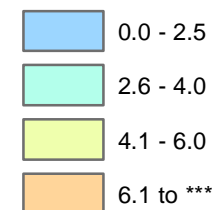

Iowa Unemployment Rates by County

September 2017

U.S. = 4.2%

Iowa = 3.2%

NOTE:

The U.S. and state unemployment rate are seasonally adjusted.

County unemployment rates are *not* seasonally adjusted.

Unemployment Rate