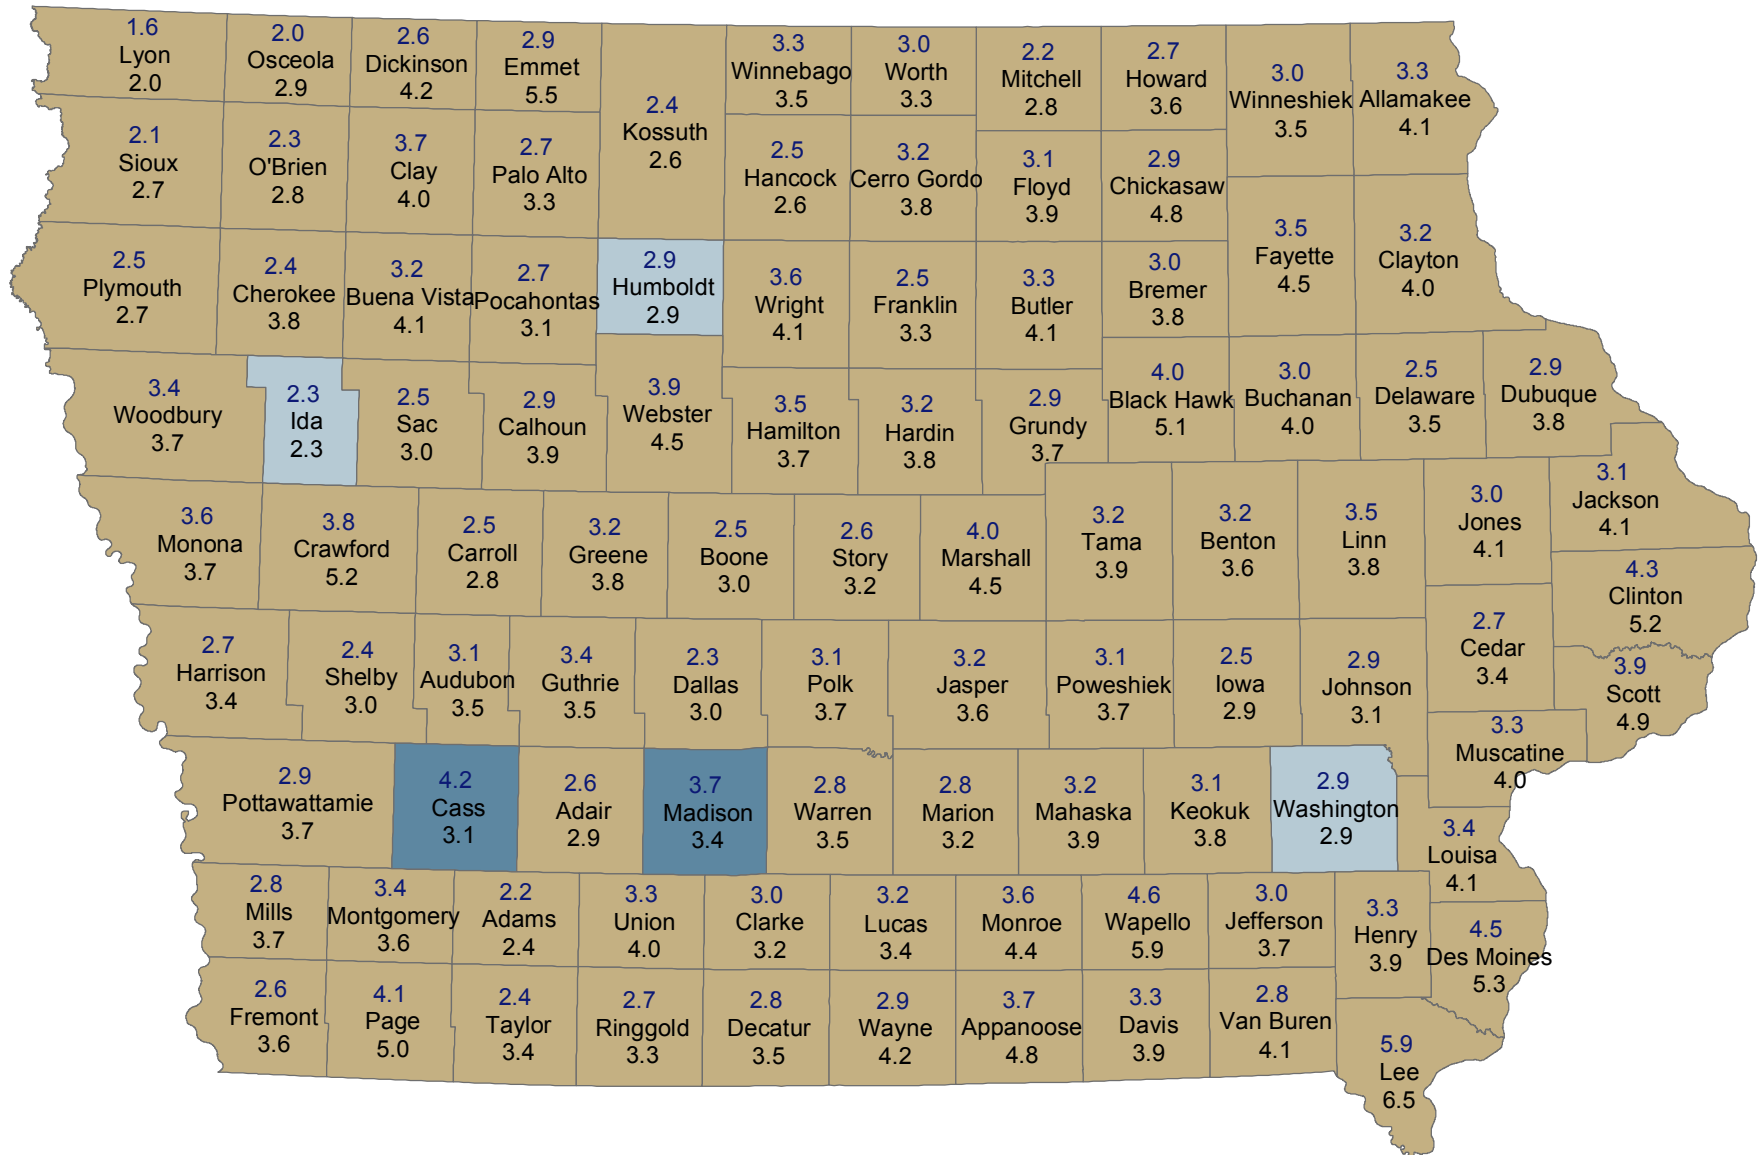

# Unemployment Rates for Iowa Counties in June

June 2017 (Rate Above) and June 2016 (Rate Below)

**Change Since Last Year**  Decrease  No Change  Increase