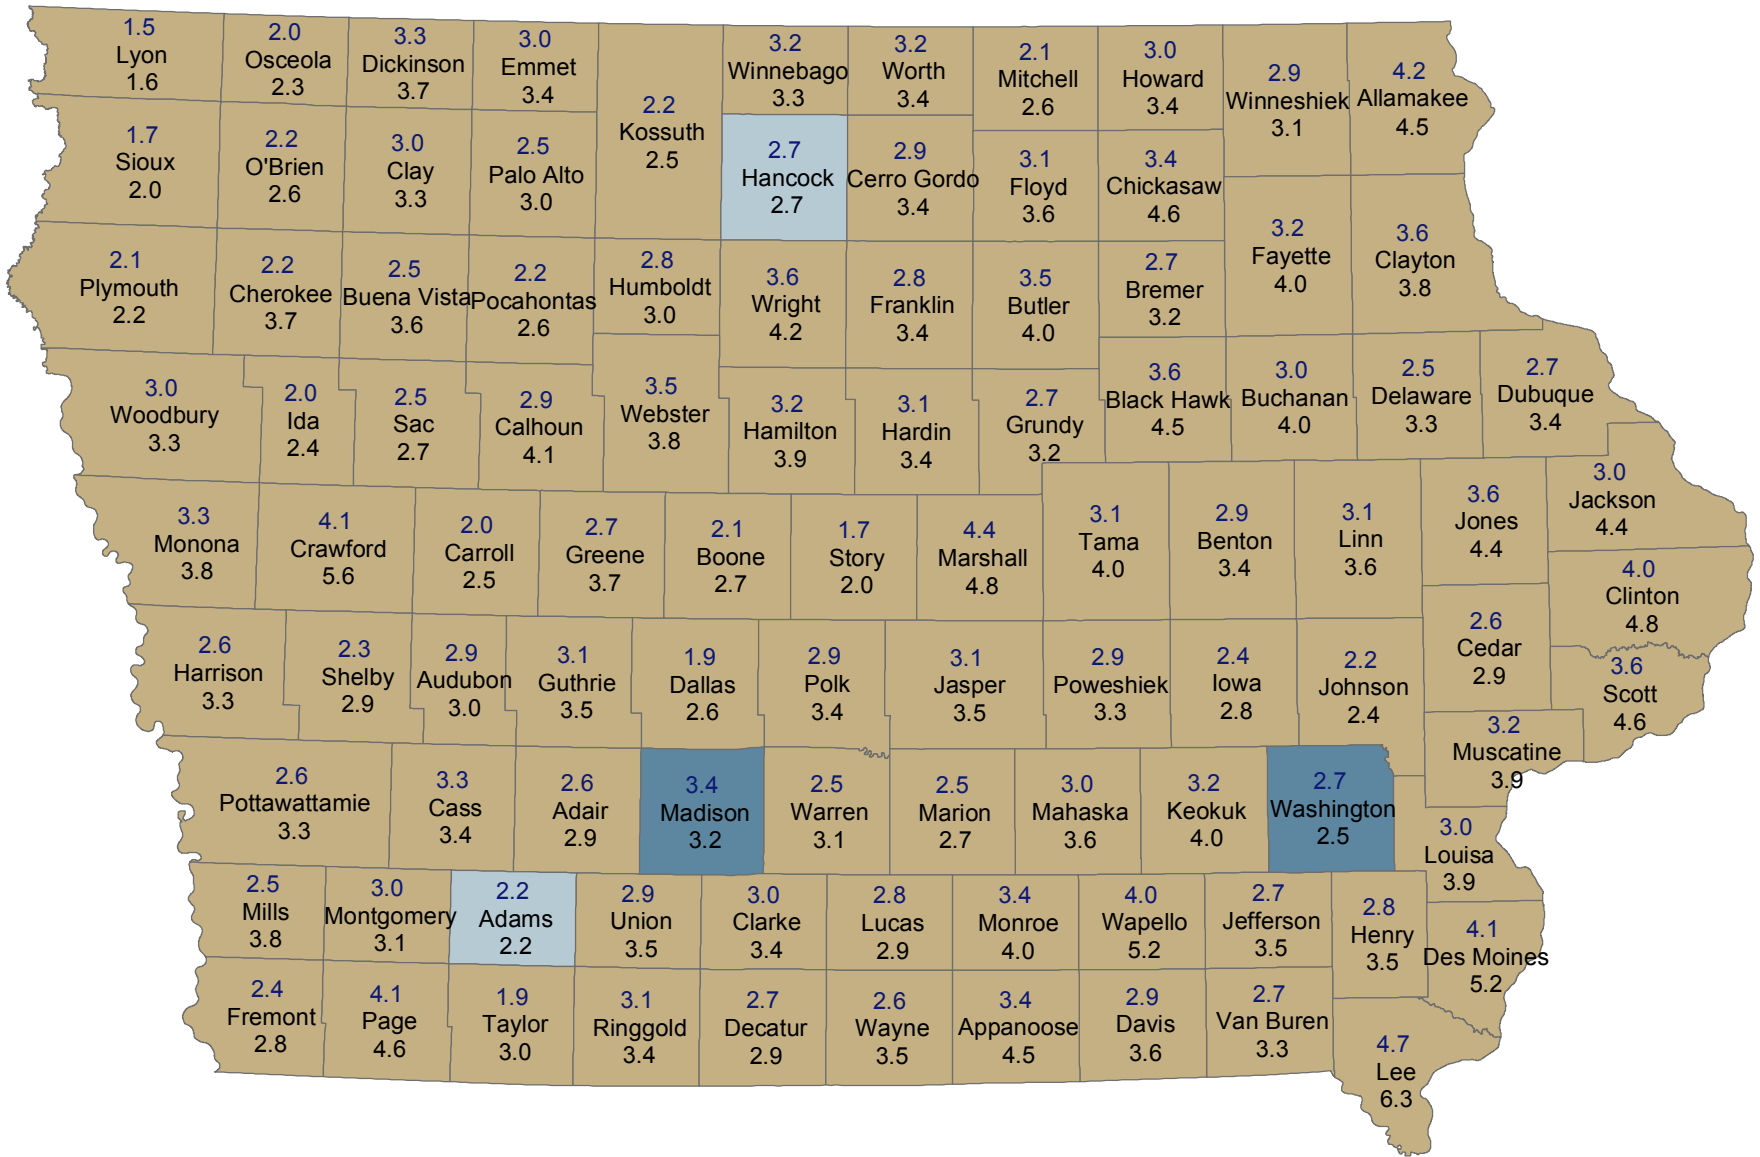

Unemployment Rates for Iowa Counties in April

April 2017 (Rate Above) and April 2016 (Rate Below)

Change Since Last Year Decrease No Change Increase