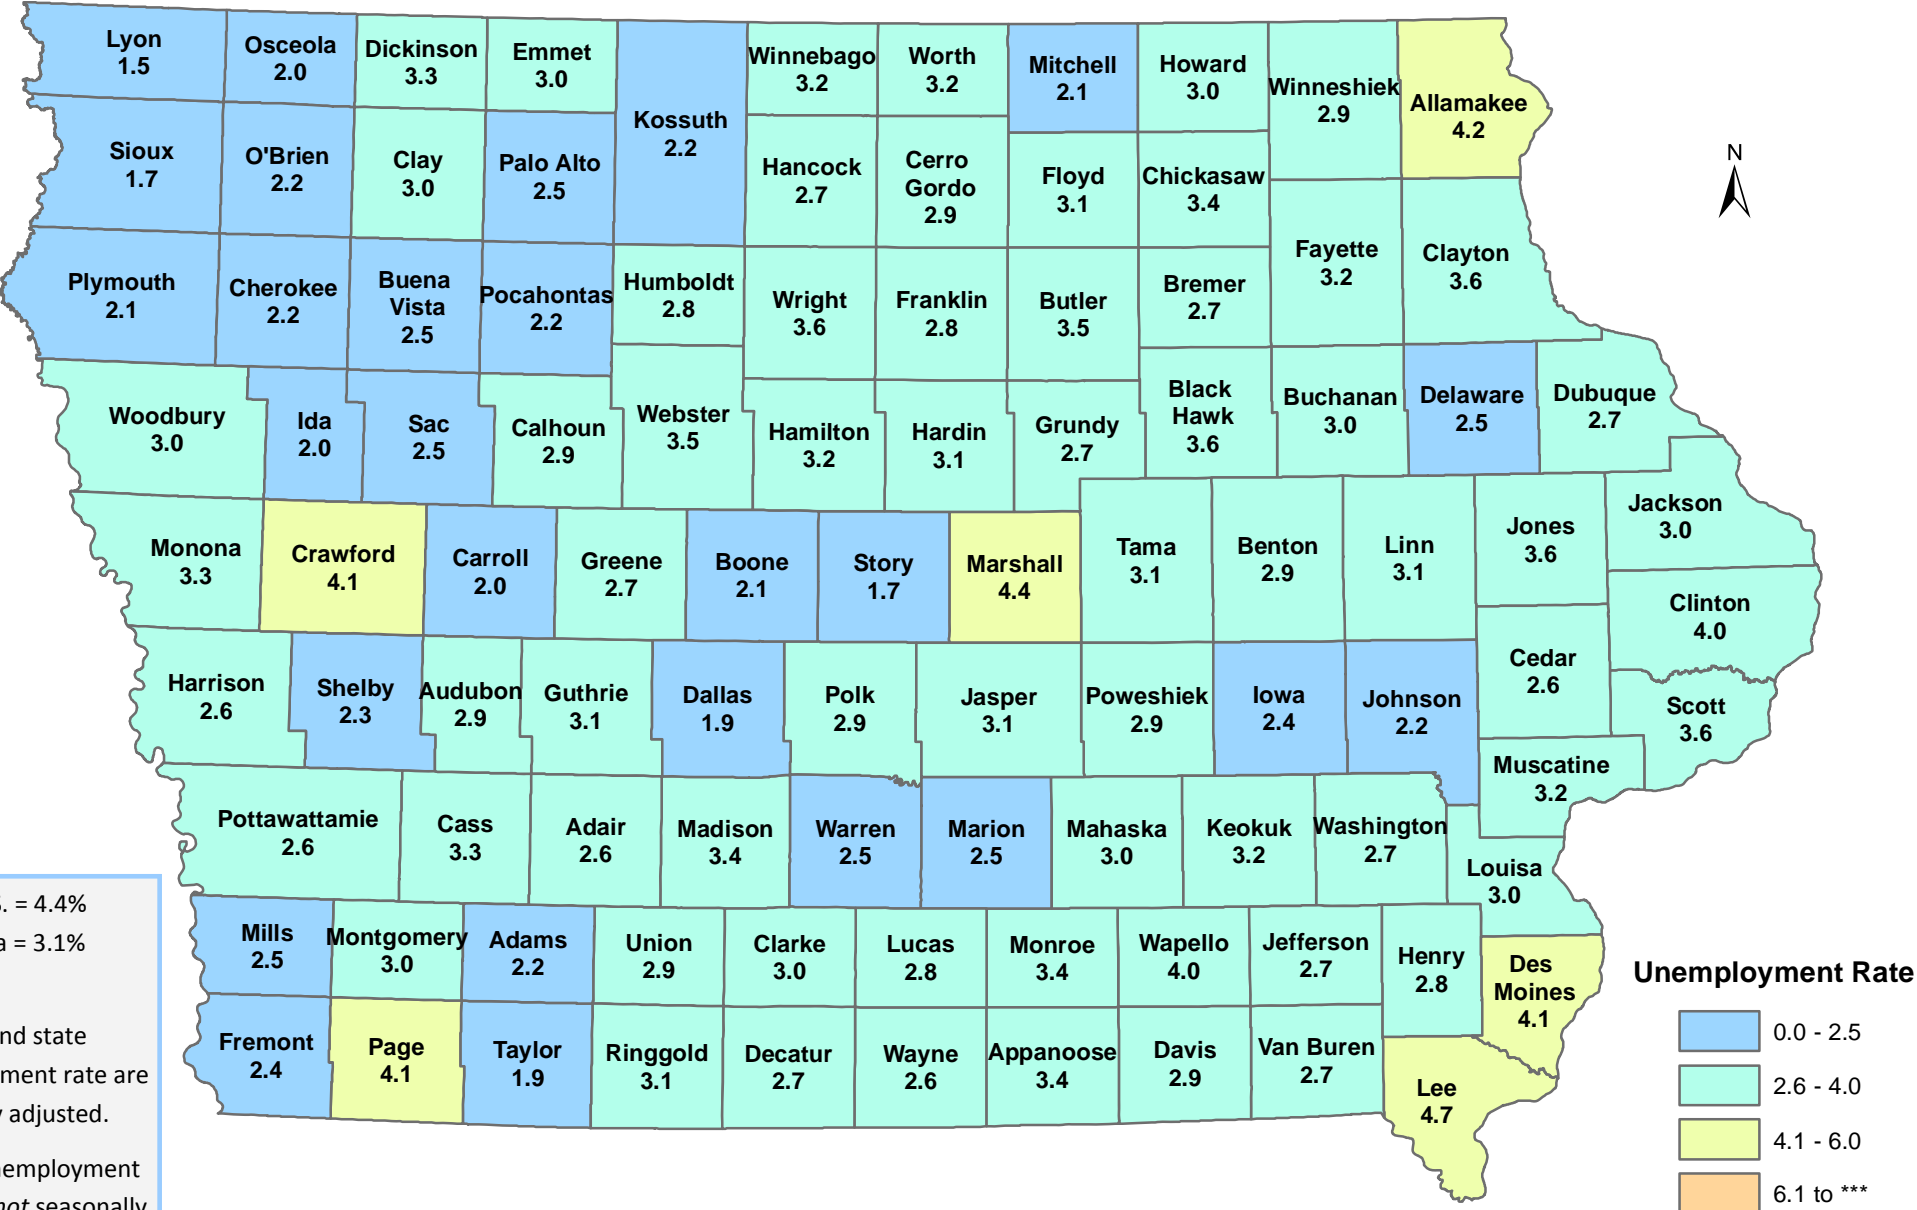

Iowa Unemployment Rates by County

April 2017

U.S. = 4.4%
Iowa = 3.1%

NOTE:
The U.S. and state unemployment rate are seasonally adjusted.
County unemployment rates are *not* seasonally adjusted.

Source: Labor Market Information Division, Iowa Workforce Development