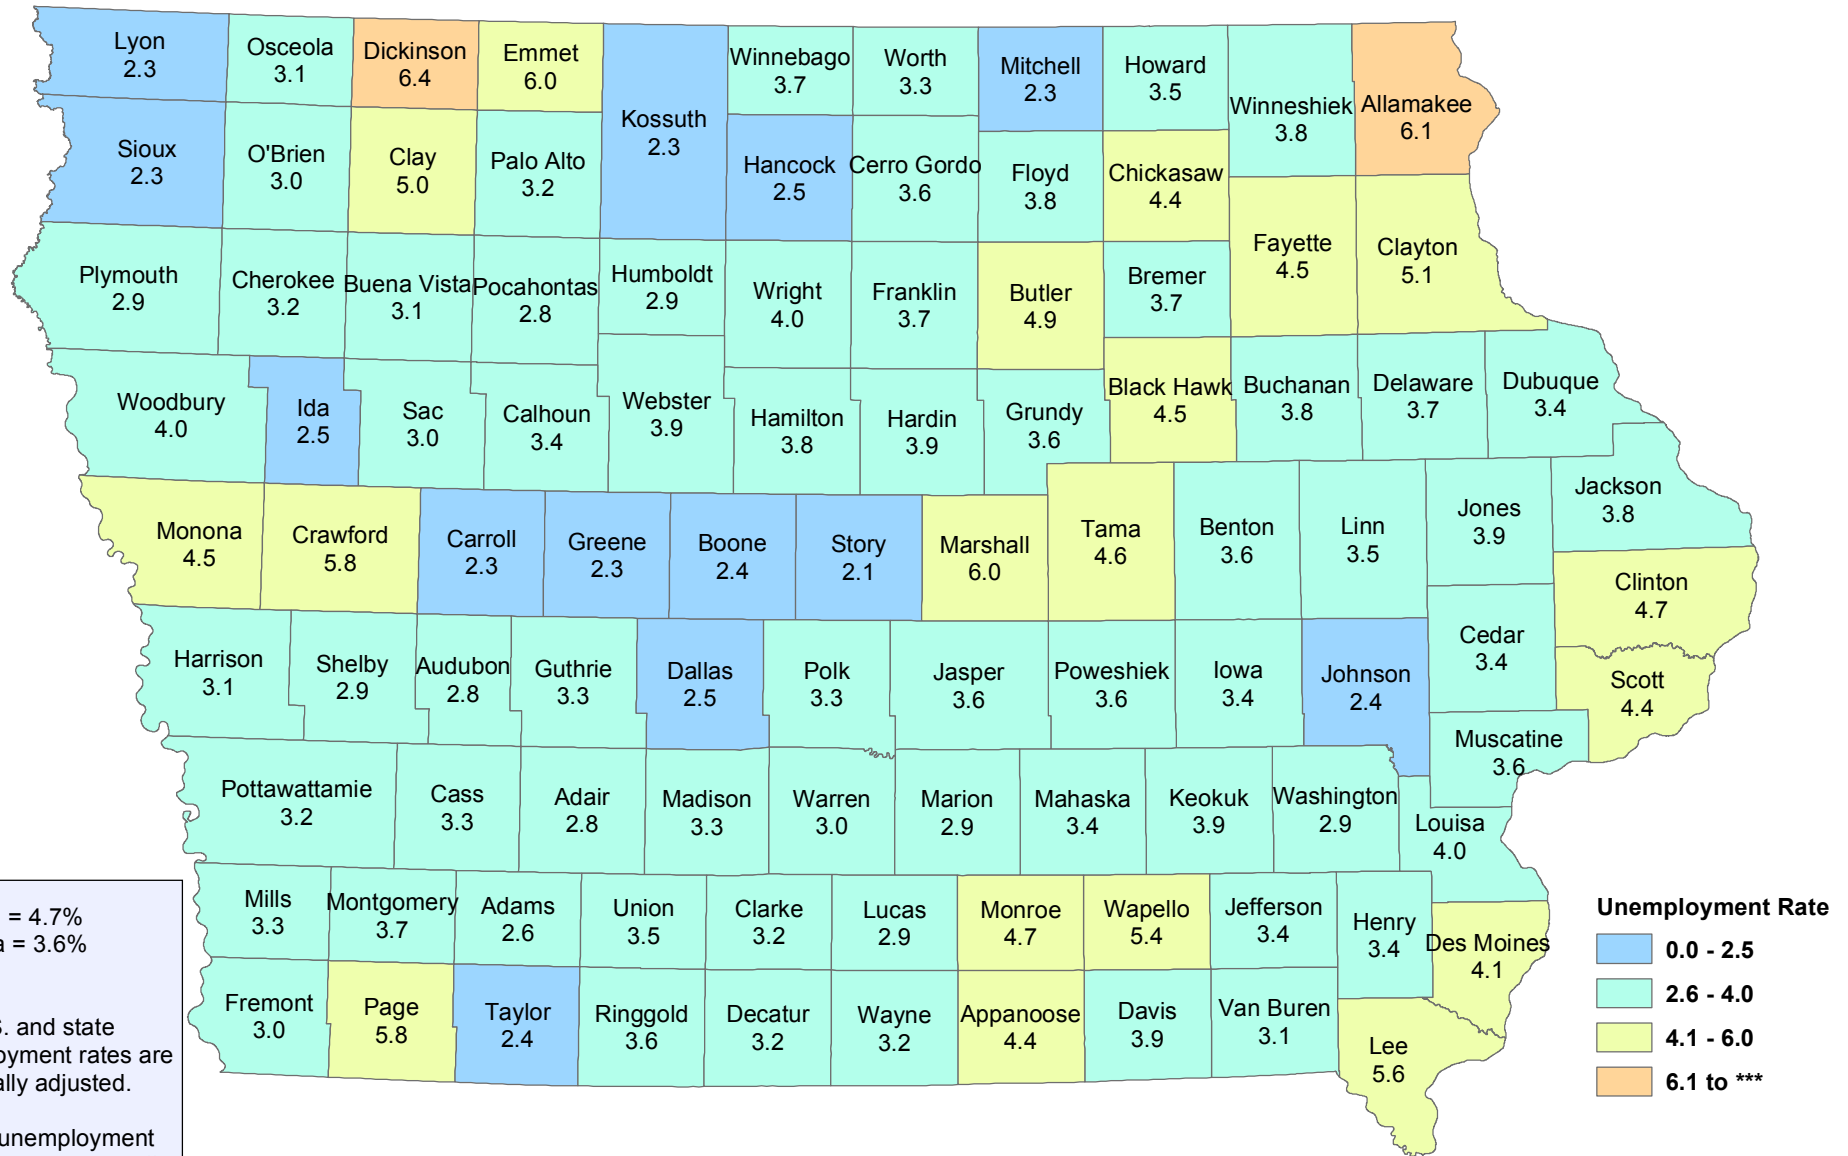

# Iowa Unemployment Rates by County

December 2016

U.S. = 4.7%  
Iowa = 3.6%

NOTE:  
The U.S. and state unemployment rates are seasonally adjusted.

County unemployment rates are not seasonally adjusted.

**Unemployment Rate**

- 0.0 - 2.5
- 2.6 - 4.0
- 4.1 - 6.0
- 6.1 to \*\*\*