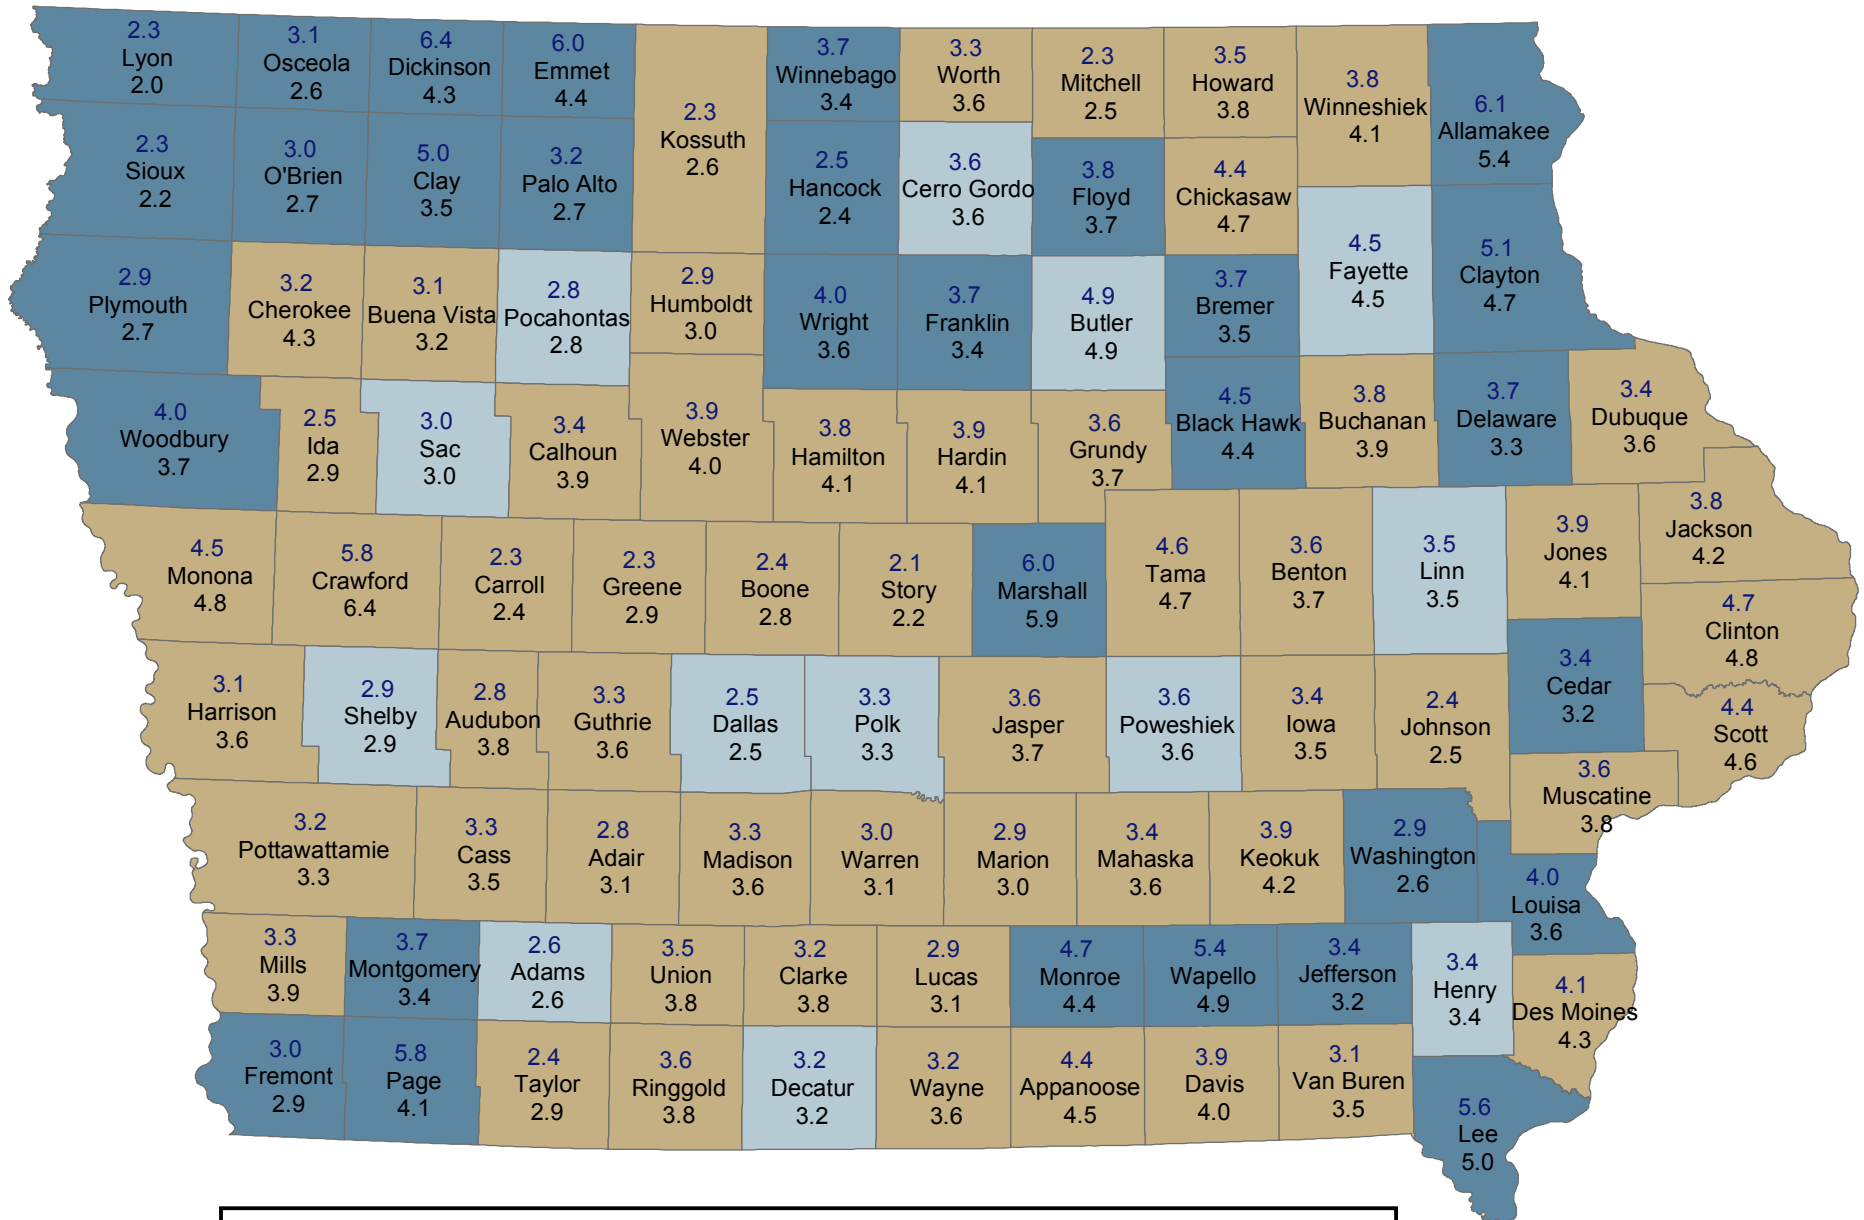

Unemployment Rates for Iowa Counties in December

December 2016 (Rate Above) and December 2015 (Rate Below)

Change Since Last Year Decrease No Change Increase