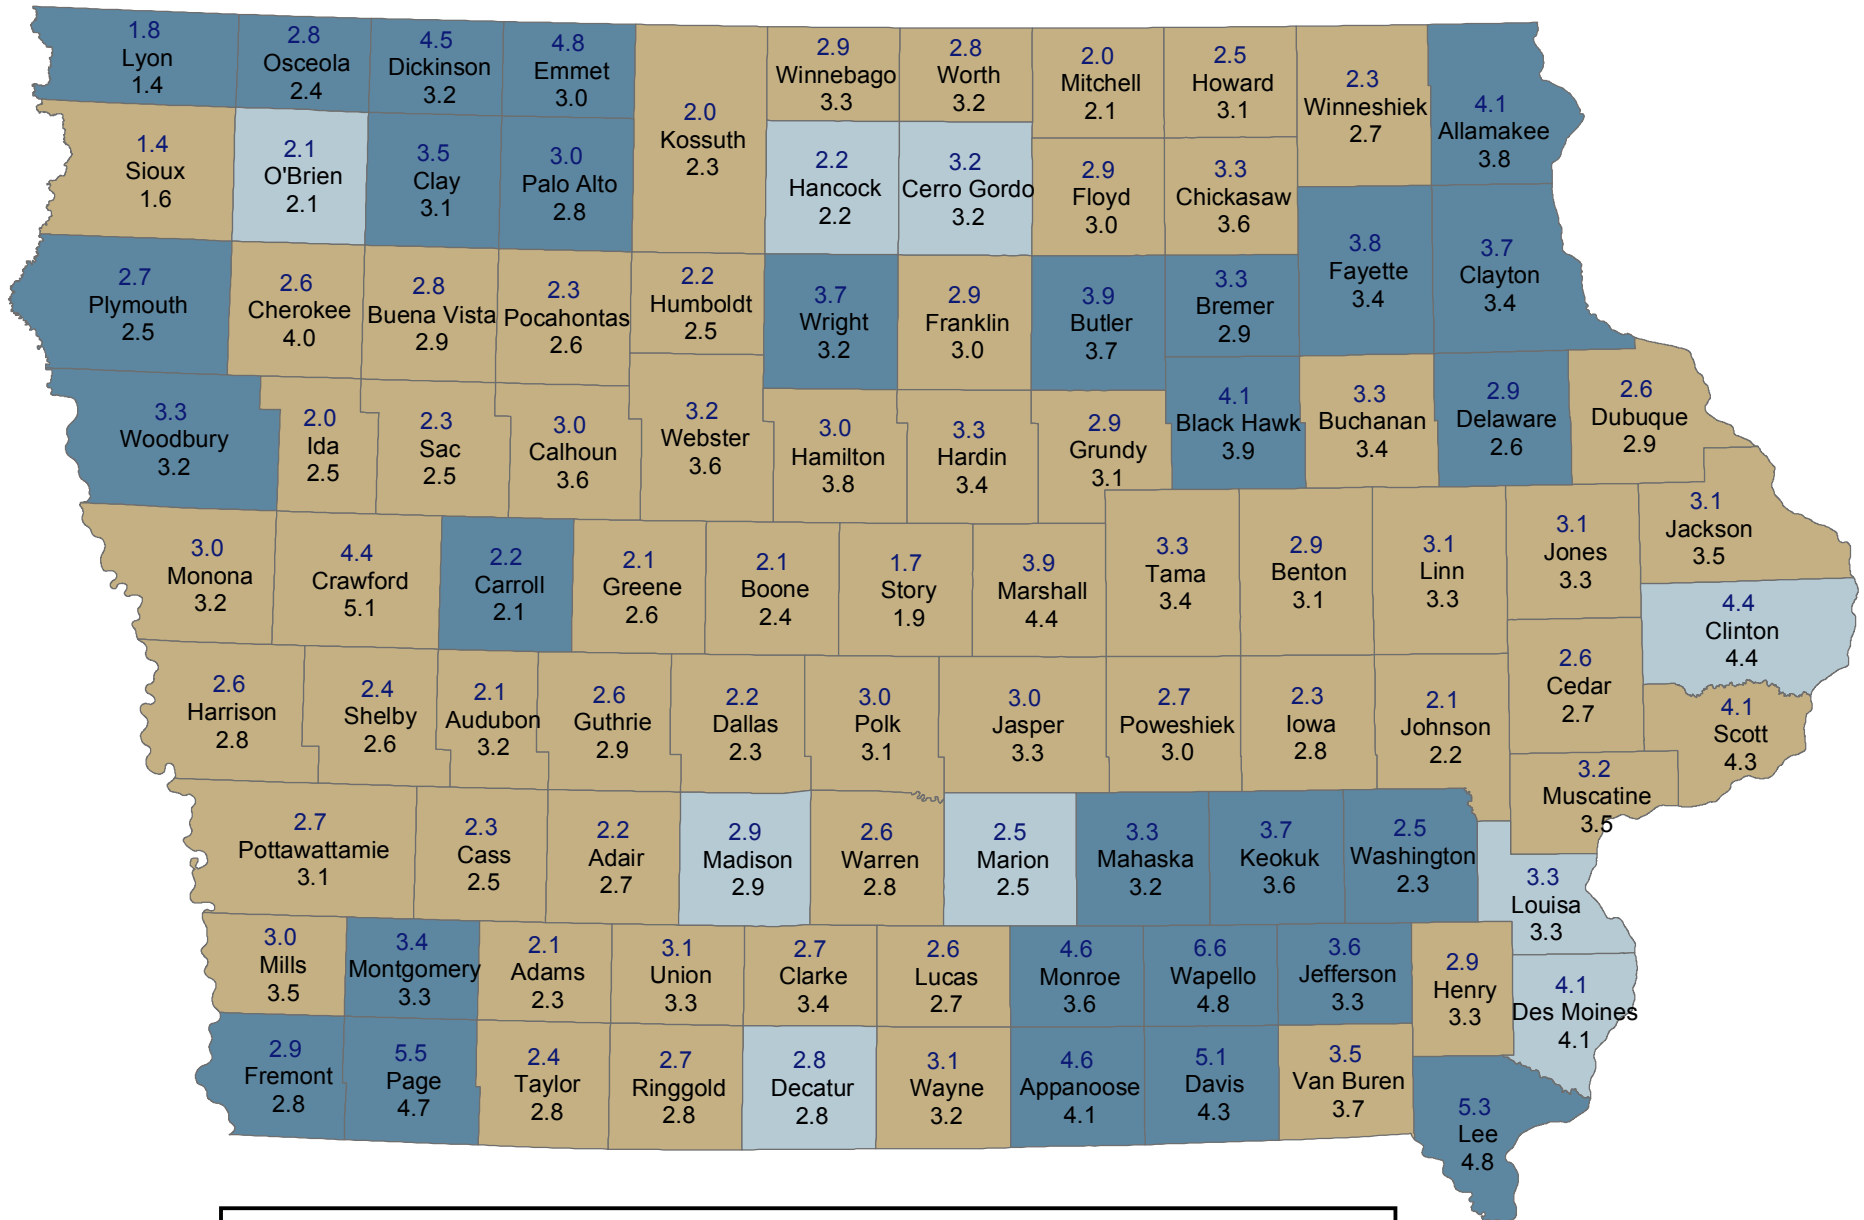

# Unemployment Rates for Iowa Counties in November

November 2016 (Rate Above) and November 2015 (Rate Below)

**Change Since Last Year**  Decrease  No Change  Increase