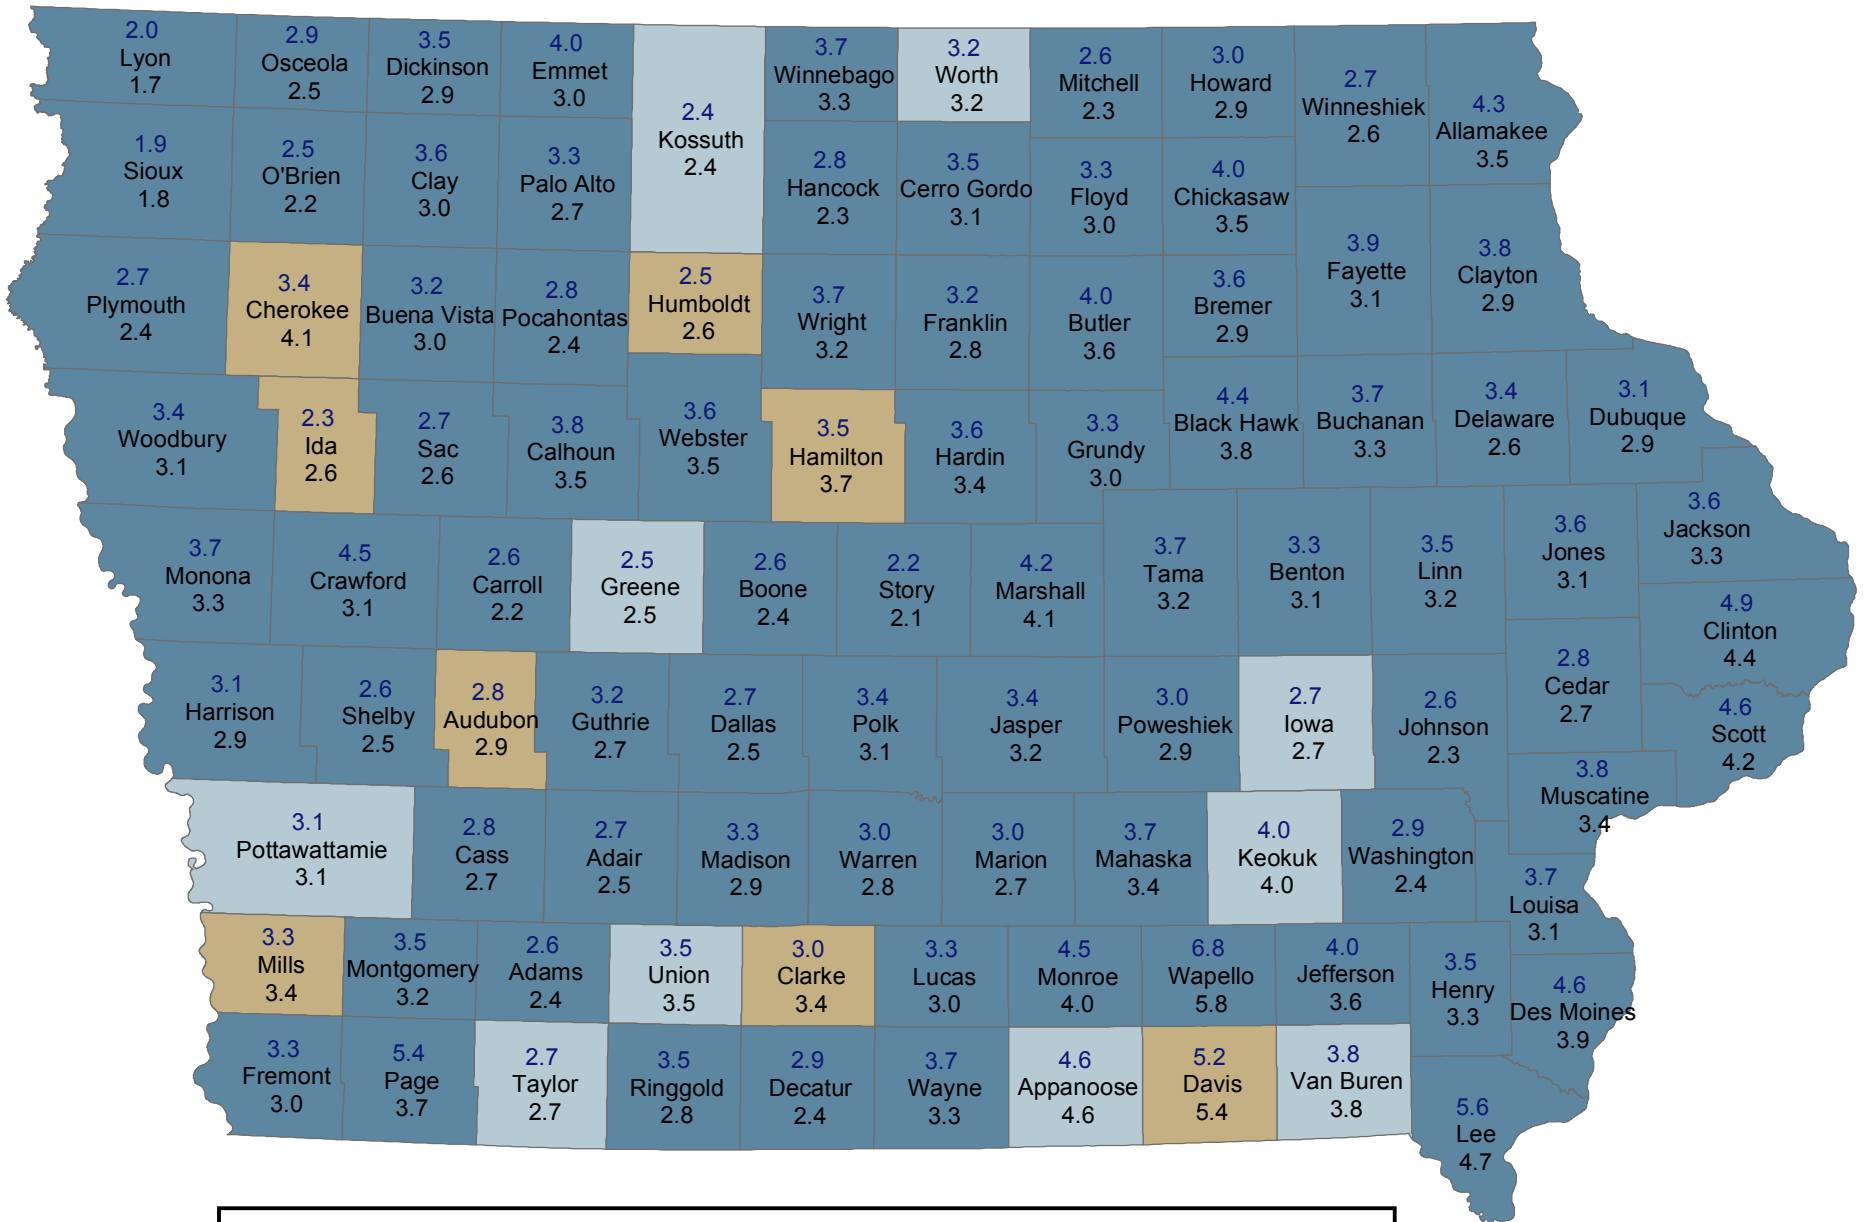

Unemployment Rates for Iowa Counties in October

October 2016 (Rate Above) and October 2015 (Rate Below)

Change Since Last Year Decrease No Change Increase