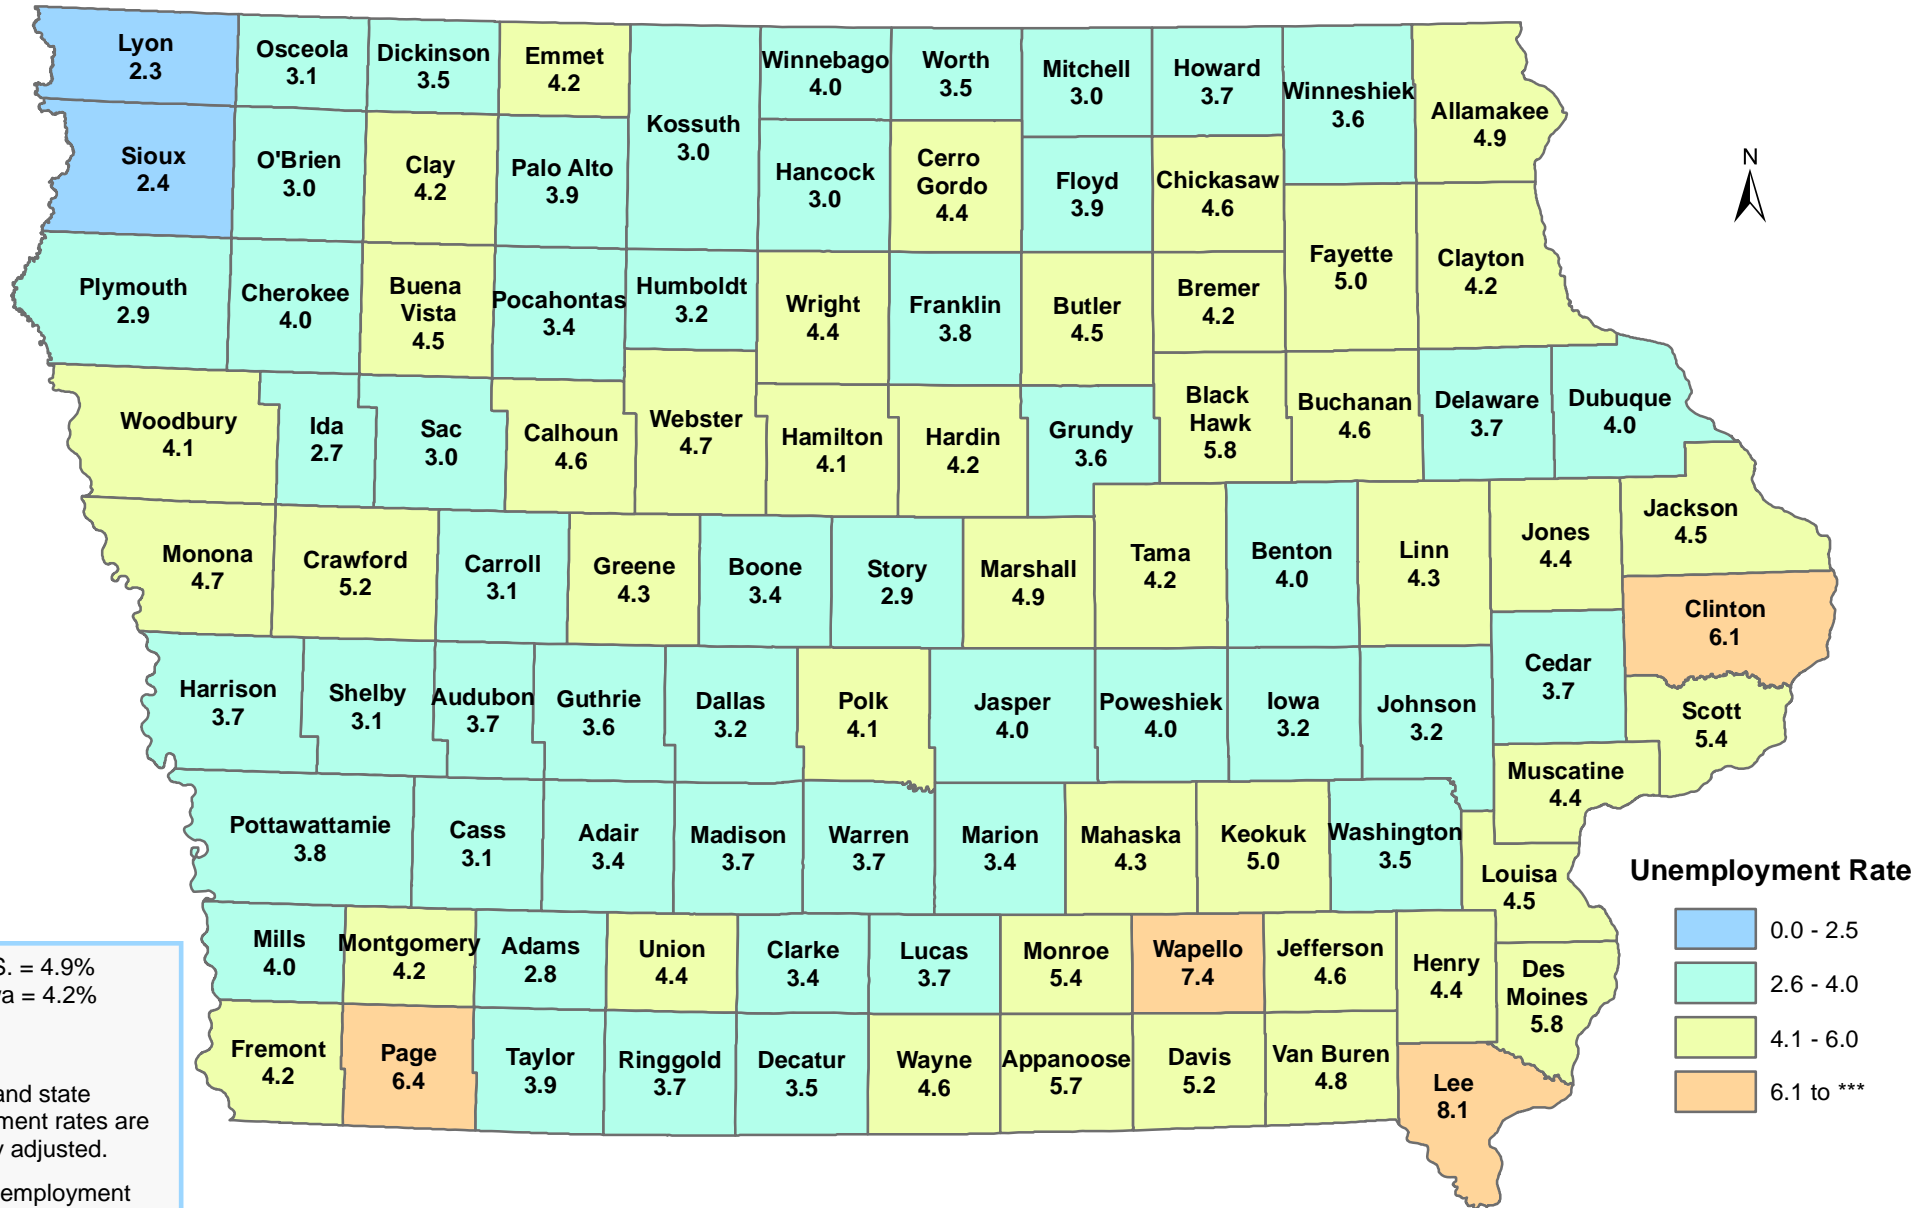

Iowa Unemployment Rates by County

August 2016

U.S. = 4.9%
Iowa = 4.2%

NOTE:

The U.S. and state unemployment rates are seasonally adjusted.

County unemployment rates are *not* seasonally adjusted.

Unemployment Rate

Source: Labor Market Information Division, Iowa Workforce Development