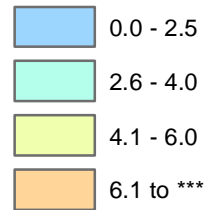

Iowa Unemployment Rates by County

August 2016

U.S. = 4.9%
Iowa = 4.2%

NOTE:

The U.S. and state unemployment rates are seasonally adjusted.

County unemployment rates are *not* seasonally adjusted.

Unemployment Rate