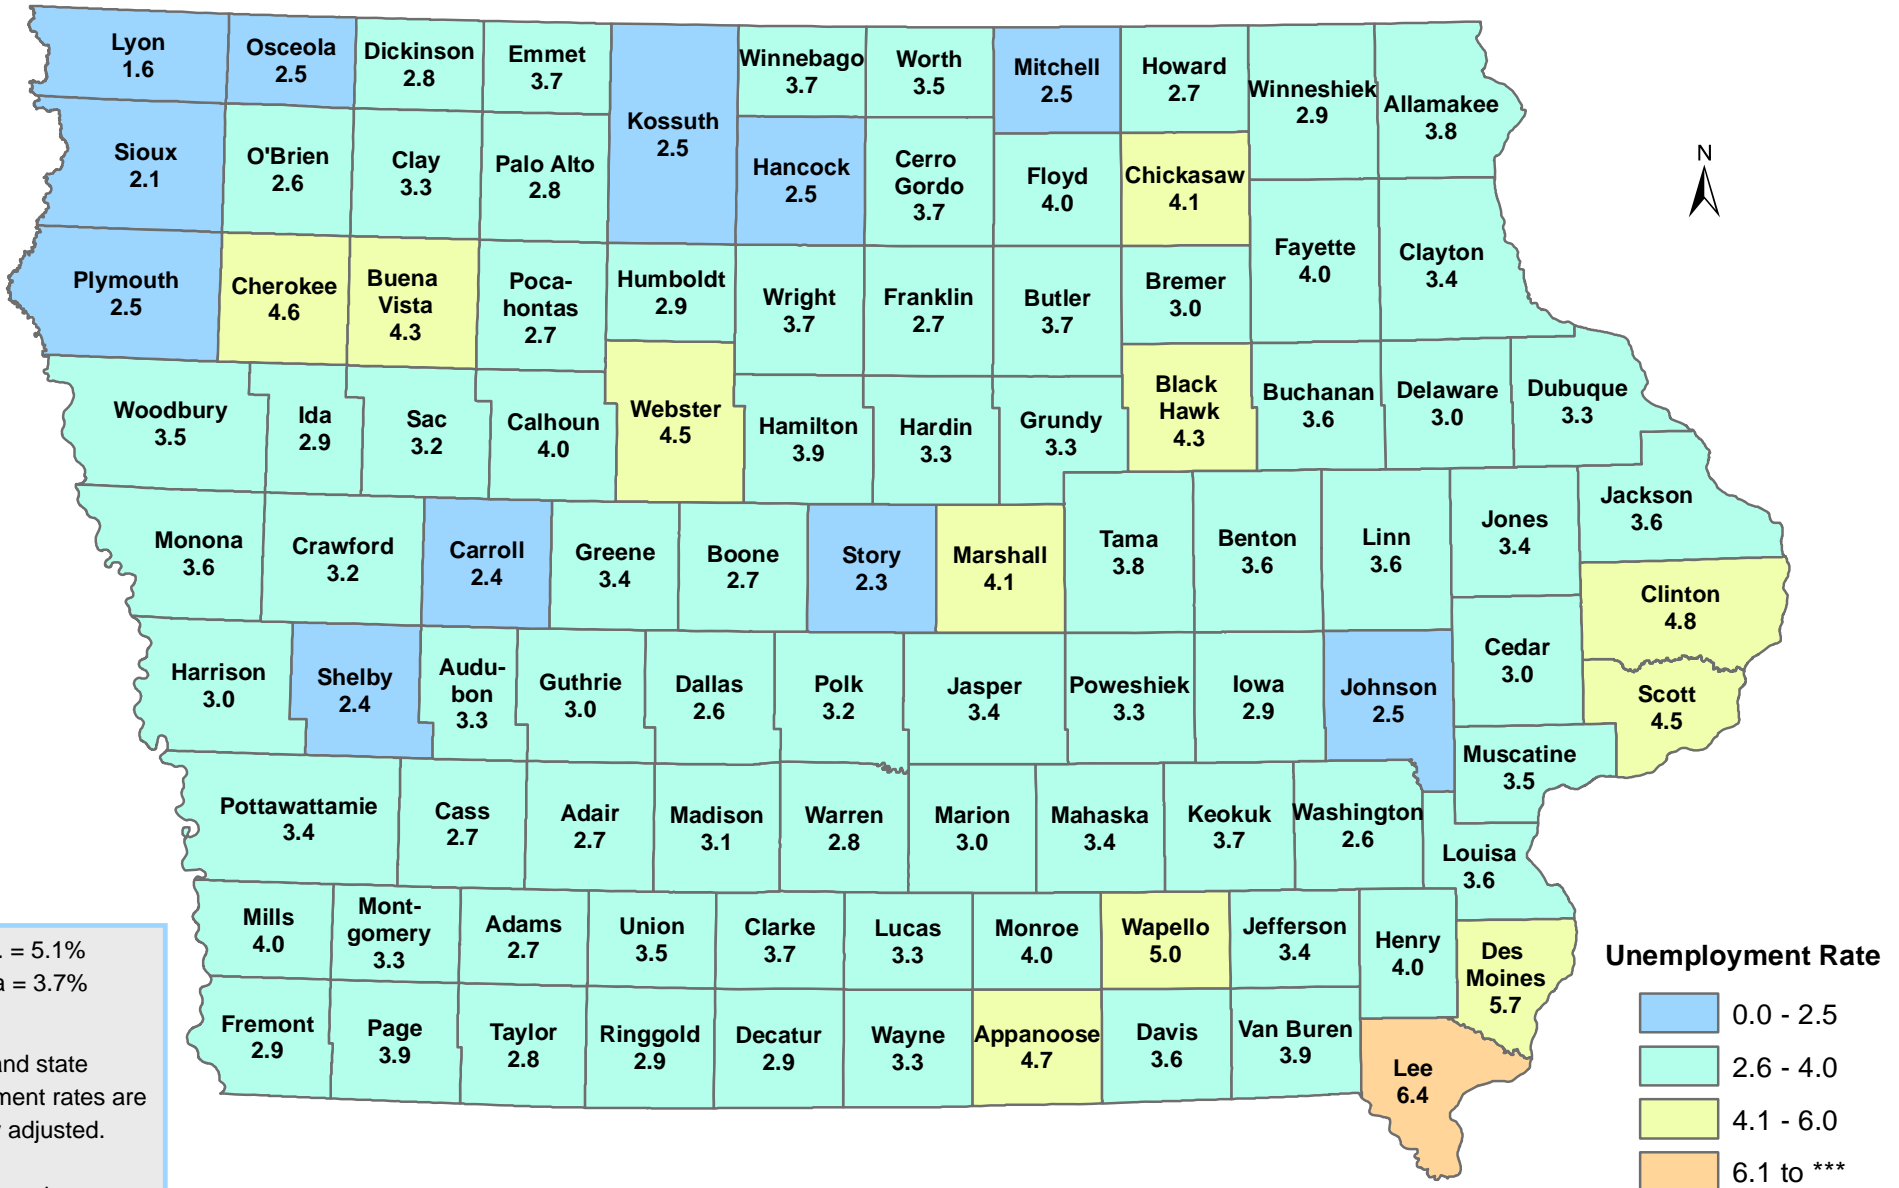

Iowa Unemployment Rates by County

August 2015

U.S. = 5.1%
Iowa = 3.7%

NOTE:
The U.S. and state unemployment rates are seasonally adjusted.

County unemployment rates are *not* seasonally adjusted.

Unemployment Rate

Source: Labor Market Information Division, Iowa Workforce Development