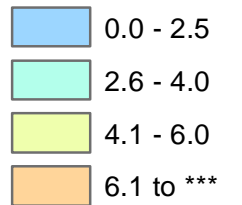

Iowa Unemployment Rates by County

August 2015

U.S. = 5.1%
Iowa = 3.7%

NOTE:
The U.S. and state unemployment rates are seasonally adjusted.

County unemployment rates are *not* seasonally adjusted.

Unemployment Rate