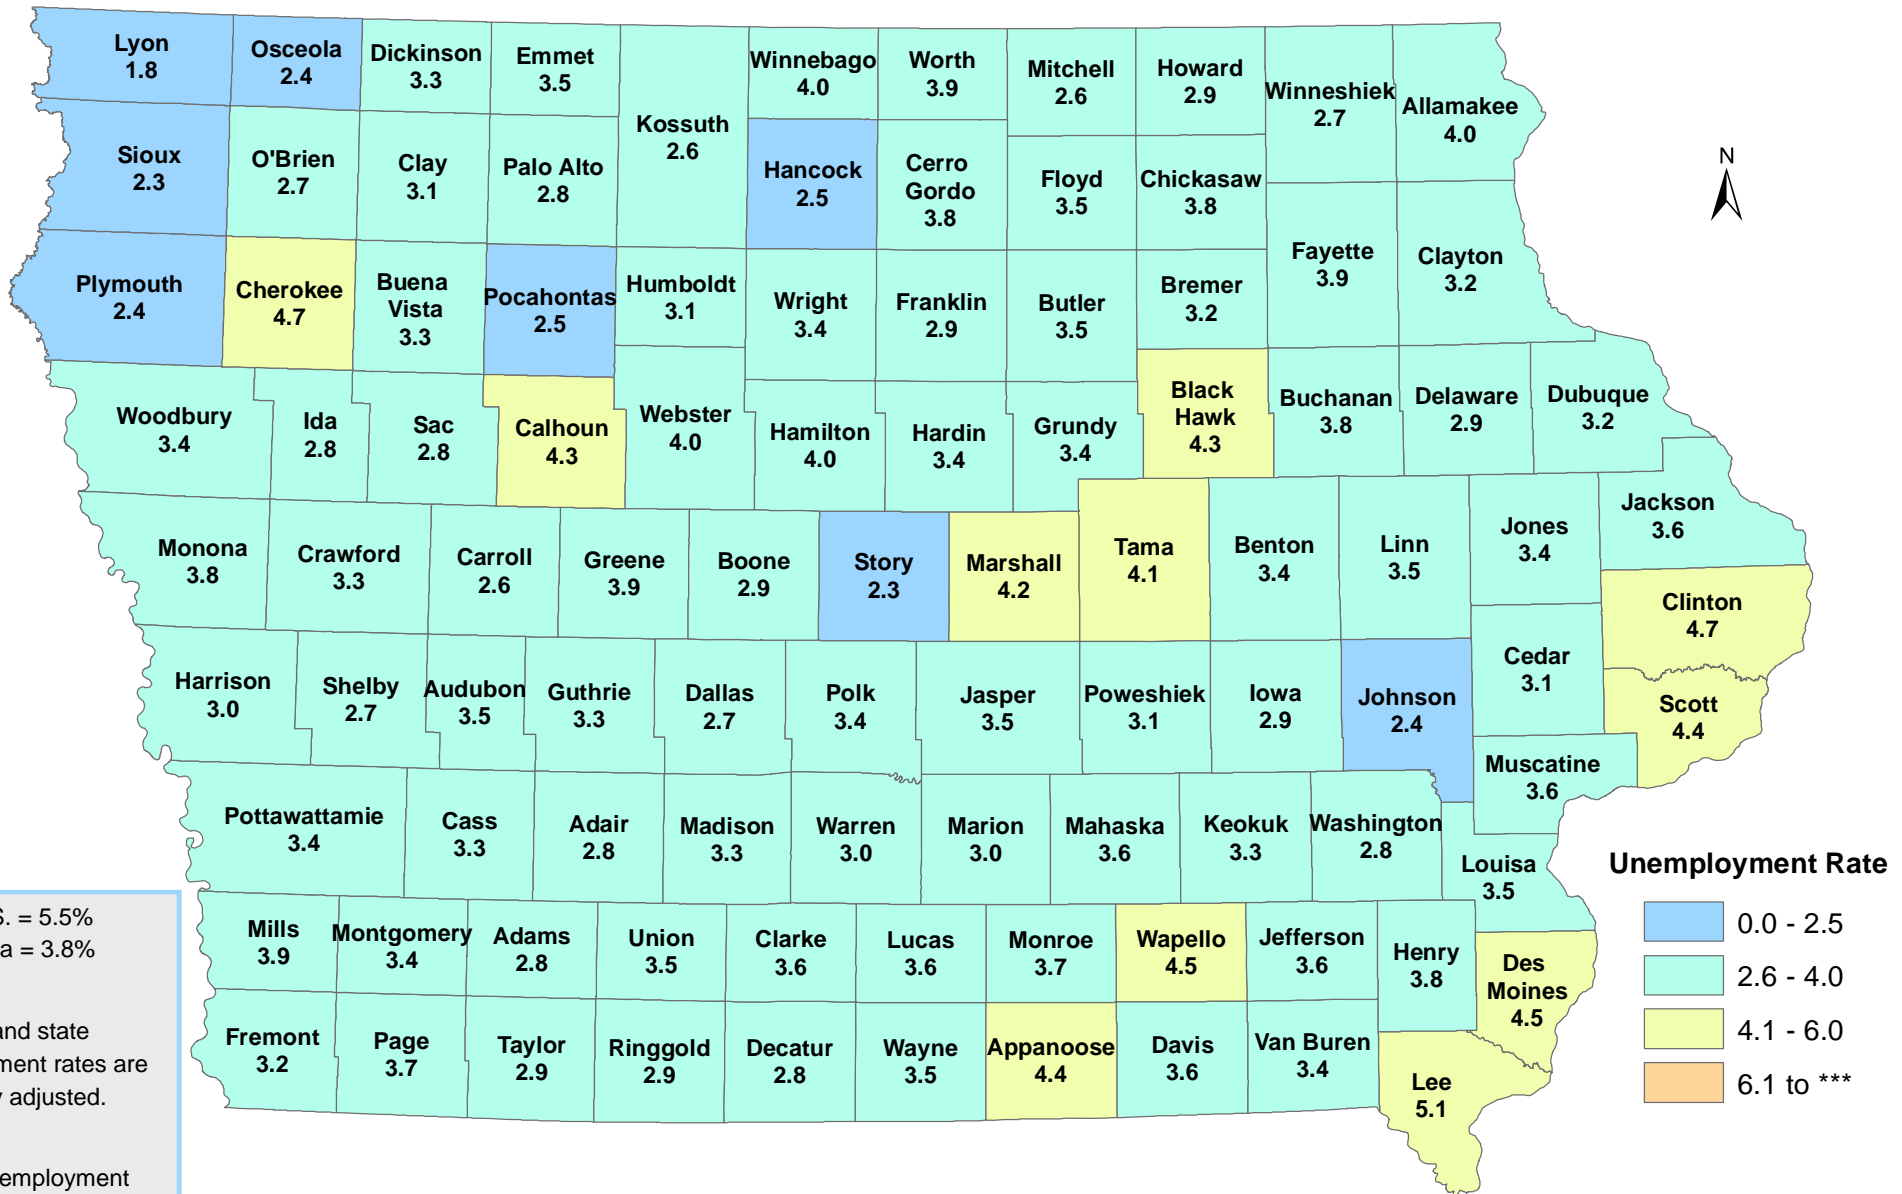

Iowa Unemployment Rates by County

May 2015

U.S. = 5.5%
Iowa = 3.8%

NOTE:
The U.S. and state unemployment rates are seasonally adjusted.

County unemployment rates are *not* seasonally adjusted.

Source: Communications and Labor Market Information Division, Iowa Workforce Development