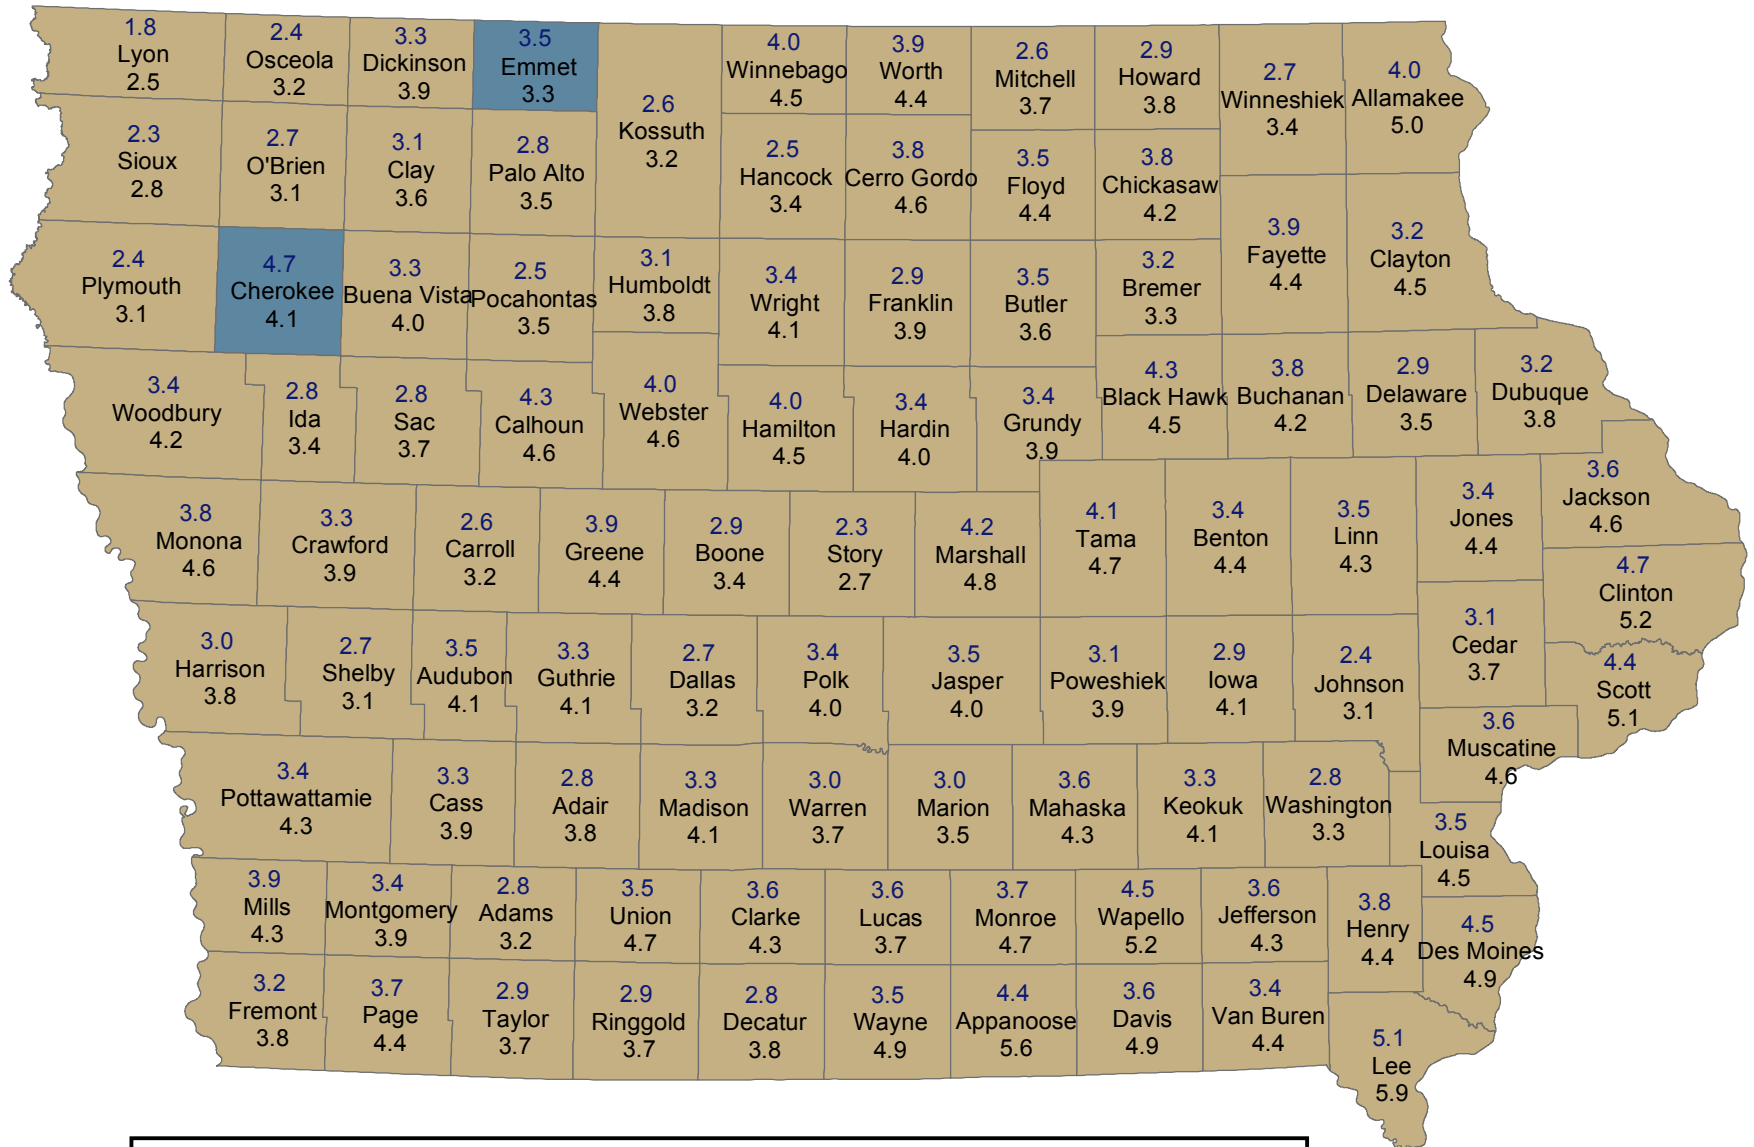

Unemployment Rates for Iowa Counties in May

May 2015 (Rate Above) and May 2014 (Rate Below)

Change Since Last Year Decrease No Change Increase