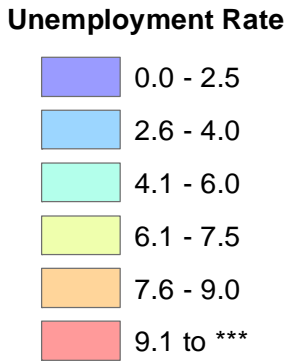

Iowa Unemployment Rates by County

August 2014

U.S. = 6.1%
Iowa = 4.5%

NOTE:
The U.S. and state unemployment rates are seasonally adjusted.
County unemployment rates are *not* seasonally adjusted.

Source: Communication and Labor Market Information Division, Iowa Workforce Development