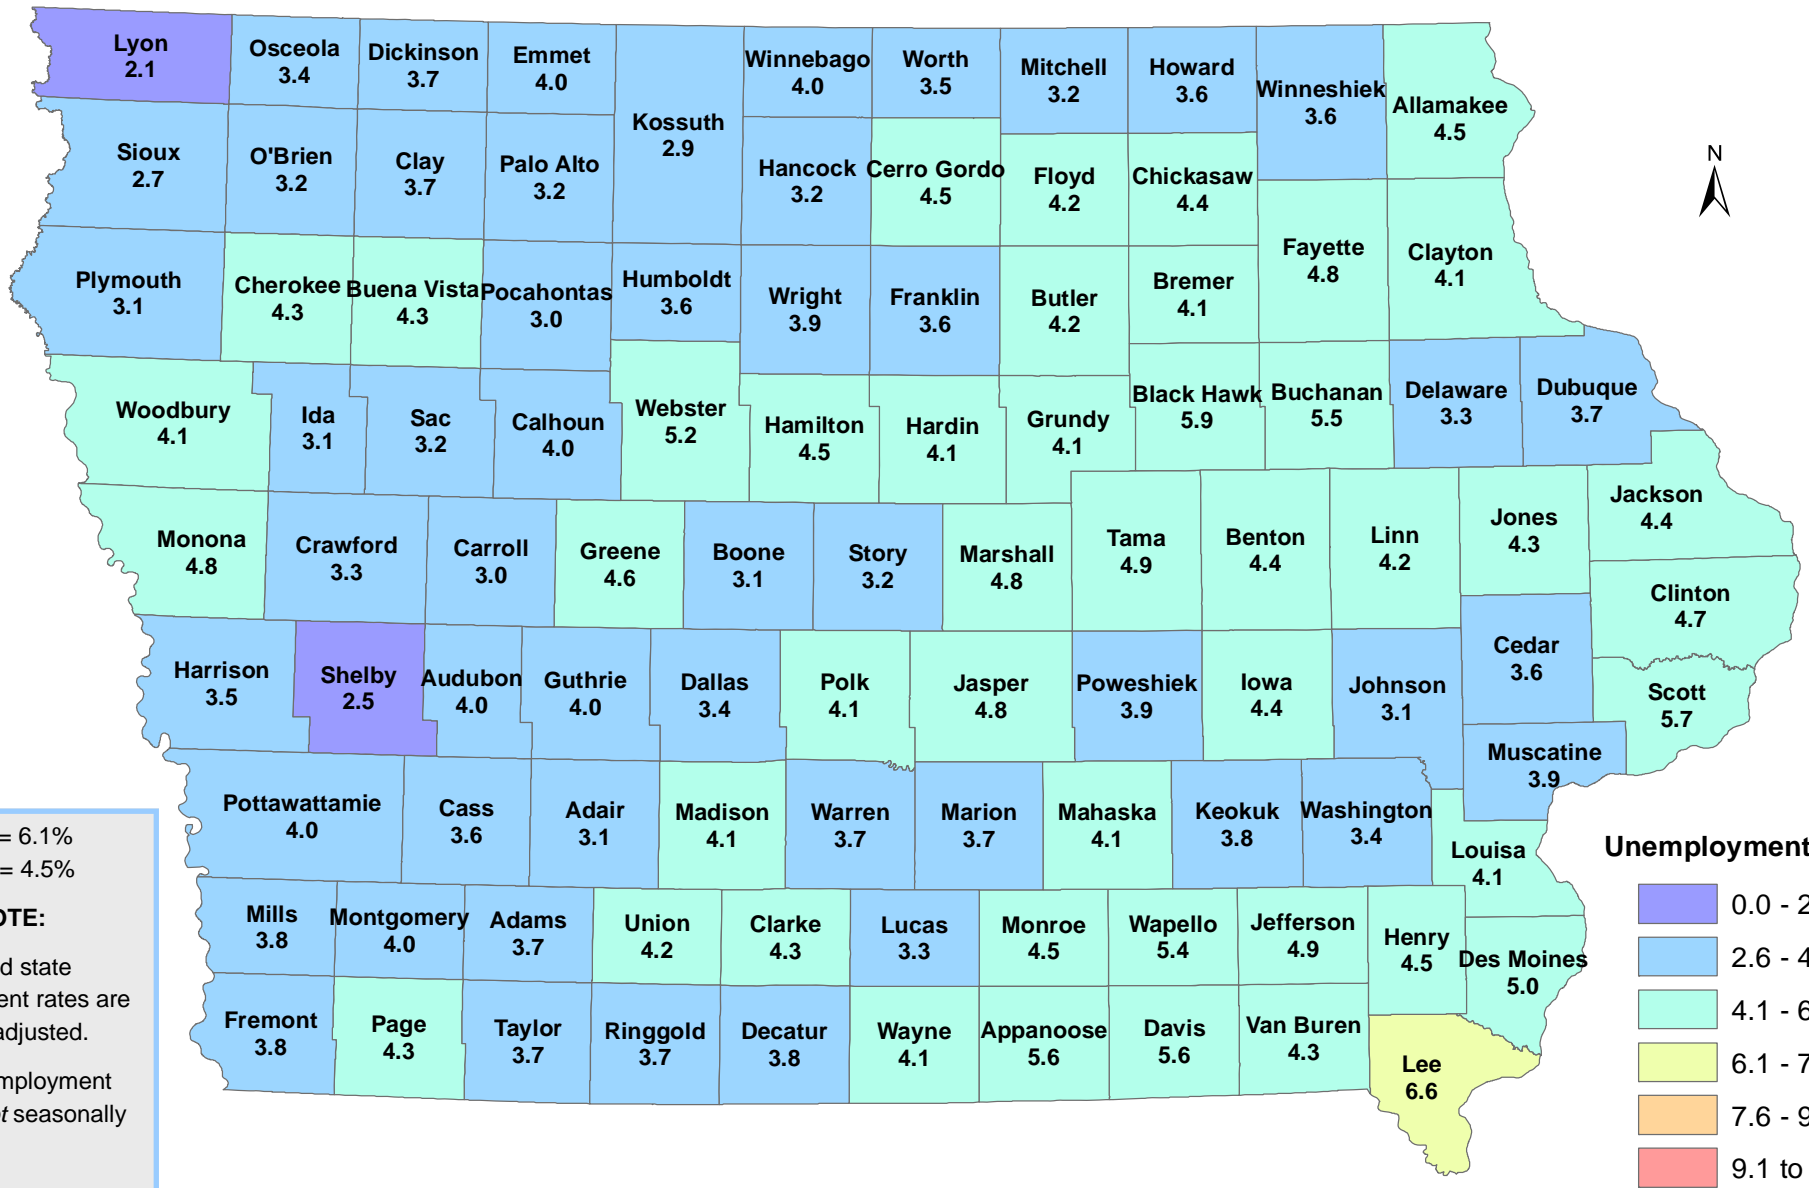

Iowa Unemployment Rates by County

August 2014

U.S. = 6.1%
Iowa = 4.5%

NOTE:
The U.S. and state unemployment rates are seasonally adjusted.
County unemployment rates are *not* seasonally adjusted.

Source: Communication and Labor Market Information Division, Iowa Workforce Development