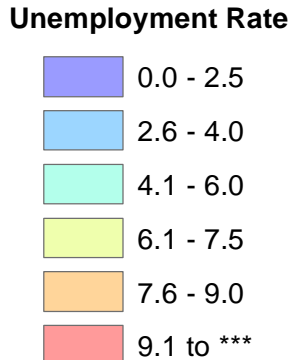

Iowa Unemployment Rates by County

June 2014

U.S. = 6.1%
Iowa = 4.4%

NOTE:
The U.S. and state unemployment rate are seasonally adjusted.
County unemployment rates are *not* seasonally adjusted.

Source: Communication and Labor Market Information Division, Iowa Workforce Development