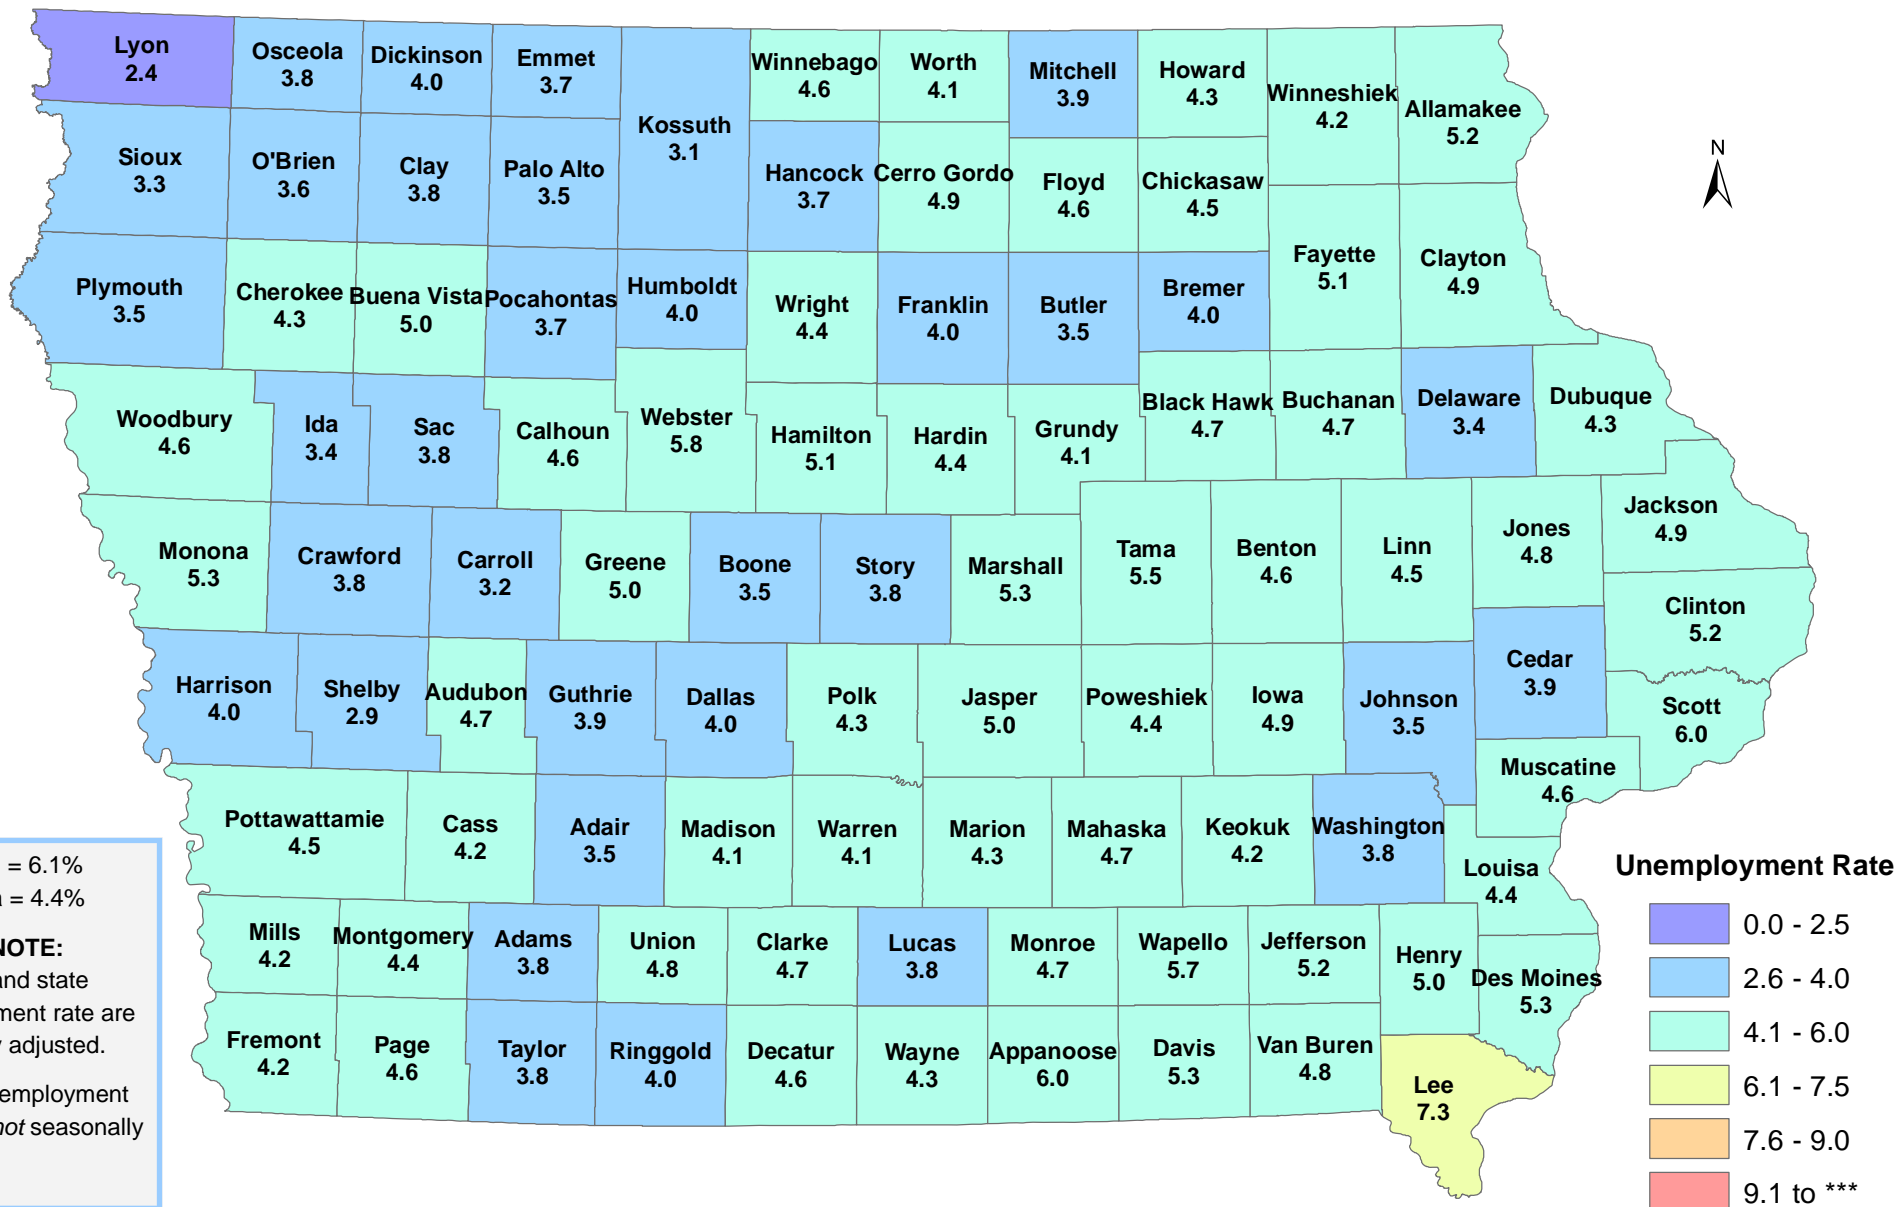

Iowa Unemployment Rates by County

June 2014

U.S. = 6.1%
Iowa = 4.4%

NOTE:
The U.S. and state unemployment rate are seasonally adjusted.
County unemployment rates are *not* seasonally adjusted.

Source: Communication and Labor Market Information Division, Iowa Workforce Development