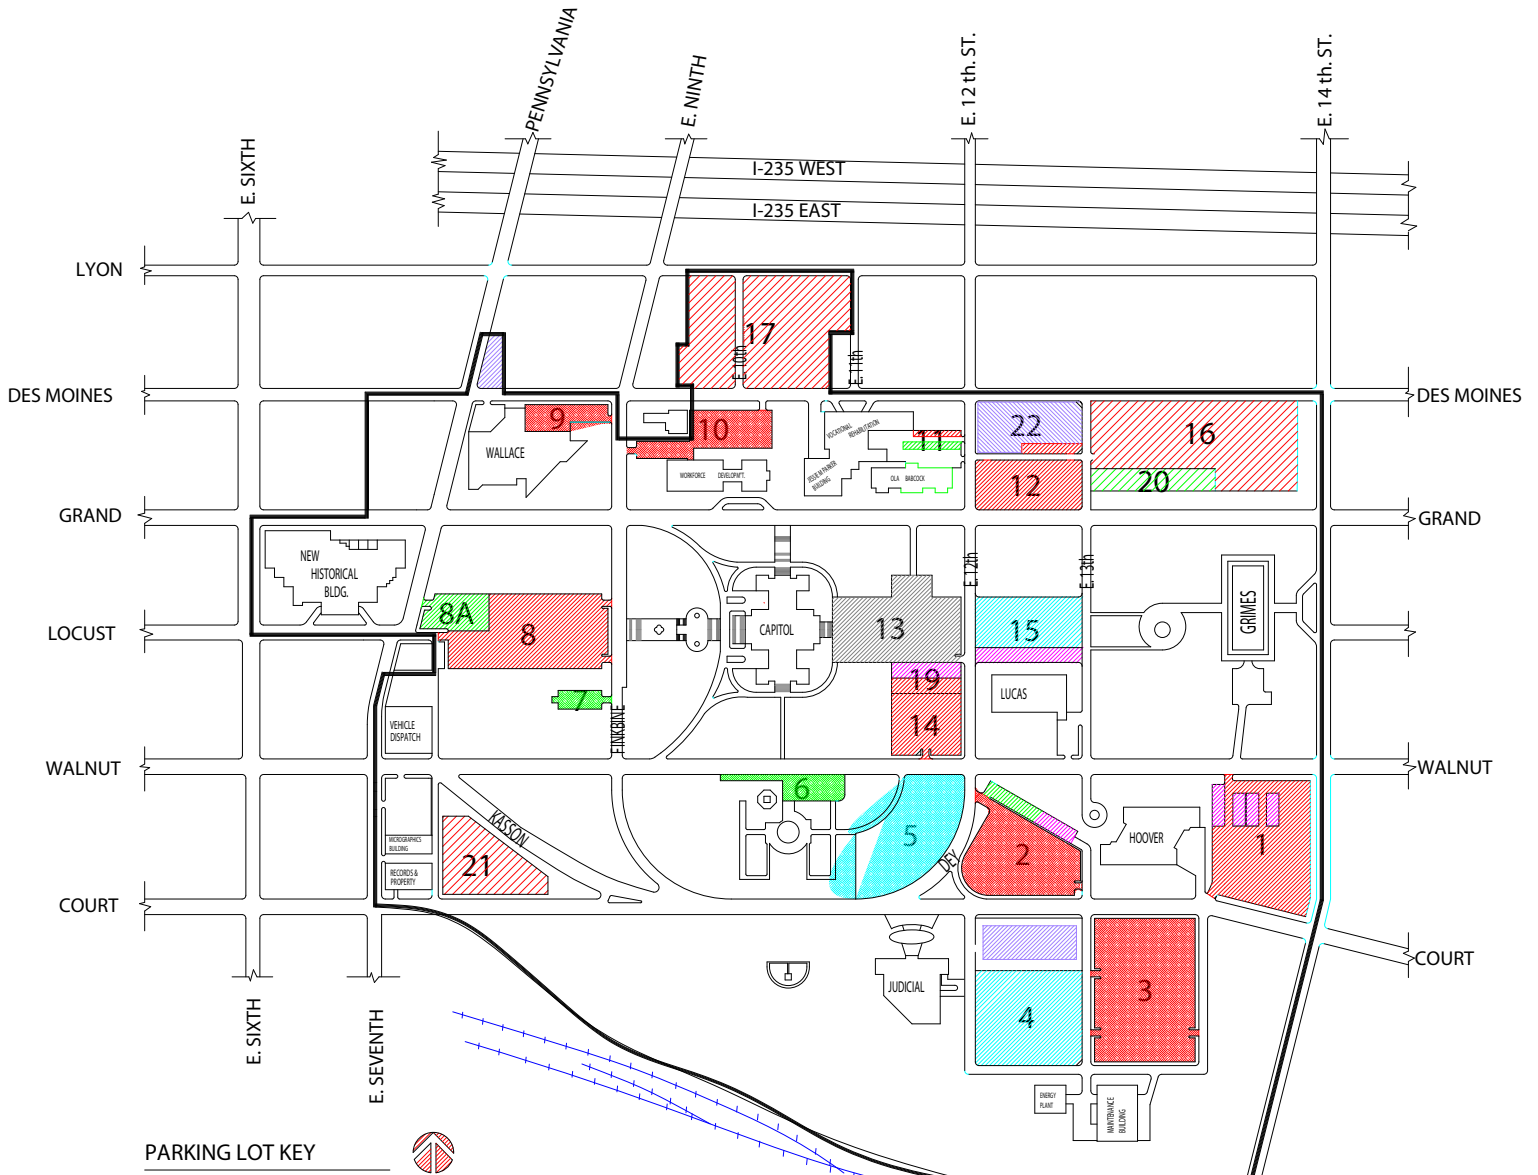

IOWA CAPITOL COMPLEX PARKING MAP

PARKING LOT KEY

- PARKING FOR PERSONS WITH DISABILITIES
- VISITOR ONLY PARKING (PAVED)
- VISITOR AND EMPLOYEE OVERFLOW PARKING
- EMPLOYEE ONLY PARKING (PAVED)
- CONTRACTOR PARKING (GRAVEL)
- LEGISLATIVE PARKING LOT
- VISITOR ONLY PARKING (GRAVEL)
- EMPLOYEE ONLY PARKING (GRAVEL)

ADDITIONAL ACCESSIBLE PARKING IS ALSO LOCATED IN EMPLOYEE AND VISITOR LOTS.
 ON STREET PARKING FOR VISITORS IS AVAILABLE ON MOST STREETS ON THE CAPITOL COMPLEX.