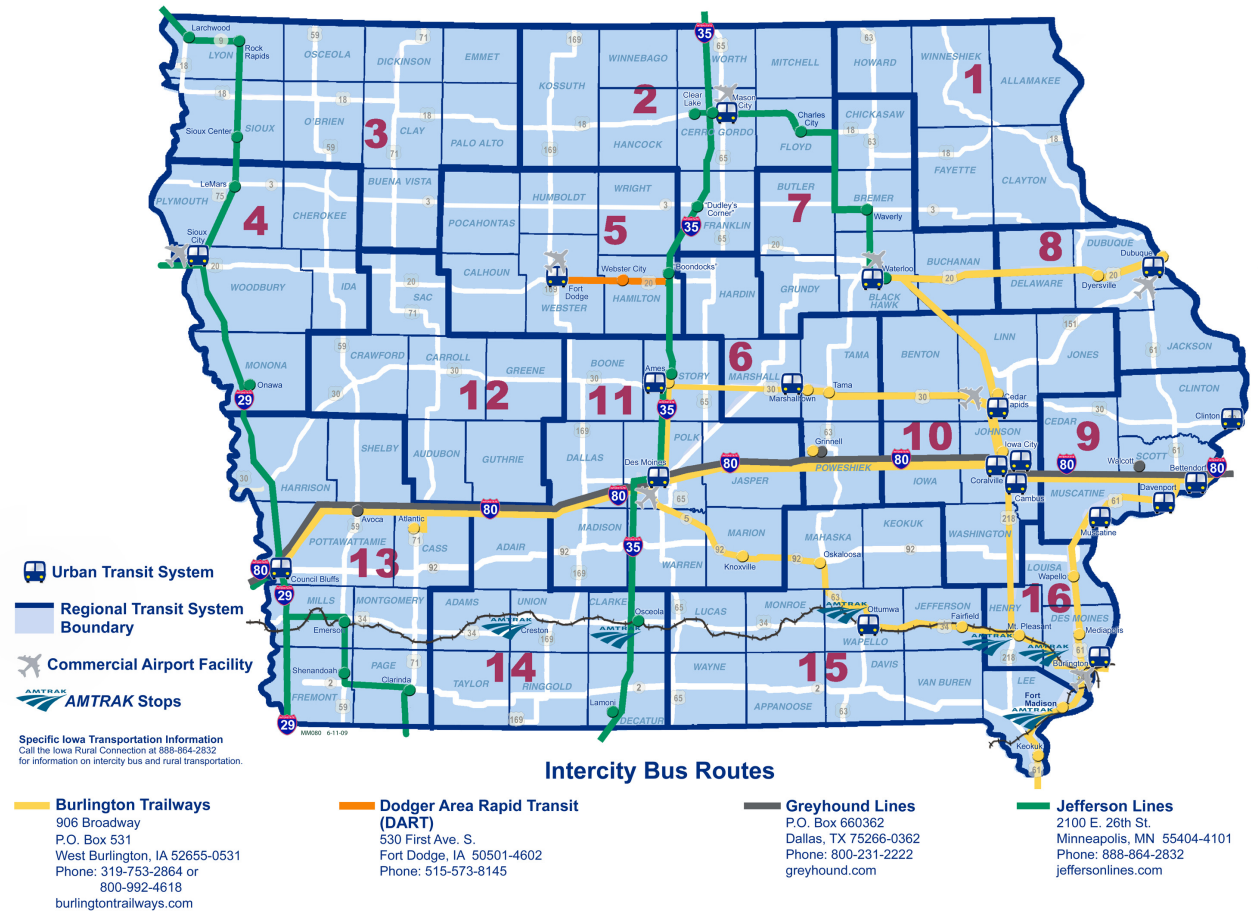

E-mail: swipco@swipco.org

Website: www.swipco.org/Transportation/Transit.html

Region 14

Area XIV Agency on Aging, Southern Iowa Trolley (SIT)

Service Area: Counties of **Adair, Adams, Clarke, Decatur, Ringgold,**

Taylor, and Union

Routes and Schedule Number: 641-782-6571,

866-782-6571

E-Mail: sit@iowatelecom.net

Website: www.arexivaaa.org/transportation.html

Iowa Passenger Transportation Services

Region 15

10-15 Regional Transit Agency

Service Area: Counties of **Appanoose, Davis, Jefferson, Keokuk, Lee,**

Lucas, Mahaska, Monroe, Van Buren, Wapello, and Wayne

Routes and Schedule Number: 800-227-6390

E-Mail: markota1015@pcsia.net

Website: www.ottumwatransit.com/10-15.htm

Region 16

Southeast Iowa Bus (SEIBUS)

Service Area: Counties of **Des Moines, Henry and Louisa**

Routes and Schedule Number: 866-753-5107

E-mail: bkuskowski@seirpc.com

Website: www.seirpc.com/SEIBUS/seibus_openingpage.html